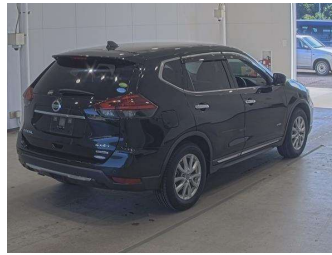

2019 Nissan X-Trail 20Xi hybrid

Purchase Price
Includes GST
Excludes on-road costs of $595

$23,900

Finance may be available on this vehicle. Ask one of our friendly staff for more information.

Gain peace of mind with Mechanical Breakdown Insurance. **Ask us how.**

1. **Top features**
2. » ABS Brakes
   - » Air Conditioning
   - » Electric Windows
   - » Power Steering
   - » Spoiler
   - » Winker Mirror

Body Style
5 door, SUV / 4x4

Odometer
89,545 km

Engine
2000 cc, Hybrid

Fuel Type
Hybrid

Transmission
Automatic, 4WD

Wheels
-

VIN
7AT0DH6LX24177882

Interior
Gray

Safety

Based on 2023 UCSR rating for 14-21 models

Reg No.

-

Ext Colour

Black

History

-

Seats

5 seats

CO2 Emissions

★★★★☆

137 grams/km

Energy Economy

★★★★☆☆

**Annual fuel cost of $2,310
5.9L per 100km**

Cost per year is an estimate based on petrol price of $2.80 per litre and an average distance of 14000 km. Emissions and Energy Economy figures standardised to 3P WLTP.

Stock ID: 1140871

Jan Japan - Mt Wellington | Phone 09 278 9643 | Email sales.mtw@janjapan.co.nz
5 Fraser Road, Mount Wellington, Auckland 1072
www.janjapan.co.nz