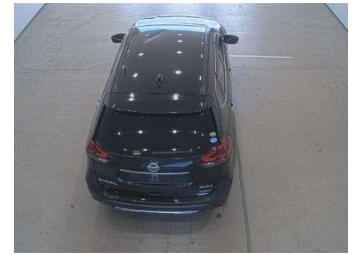

2019 Nissan X-Trail 20Xi hybrid

Purchase Price
Includes GST
Excludes on-road costs of $595

$23,900

Finance may be available on this vehicle. Ask one of our friendly staff for more information.

Gain peace of mind with Mechanical Breakdown Insurance. **Ask us how.**

1. **Top features**
2. » ABS Brakes
   - » Air Conditioning
   - » Electric Windows
   - » Power Steering
   - » Spoiler
   - » Winker Mirror

Body Style
5 door, SUV / 4x4

Odometer
89,545 km

Engine
2000 cc, Hybrid

Fuel Type
Hybrid

Transmission
Automatic, 4WD

Wheels
-

VIN
7AT0DH6LX24177882

Interior
Gray

Safety

Based on 2023 UCSR rating for 14-21 models

Reg No.

-

Ext Colour

Black

History

-

Seats

5 seats

CO2 Emissions

★★★★☆

137 grams/km

Energy Economy

★★★★☆☆

**Annual fuel cost of $2,310
5.9L per 100km**

Cost per year is an estimate based on petrol price of $2.80 per litre and an average distance of 14000 km. Emissions and Energy Economy figures standardised to 3P WLTP.

Stock ID: 1140871

Jan Japan - Mt Wellington | Phone 09 278 9643 | Email sales.mtw@janjapan.co.nz
5 Fraser Road, Mount Wellington, Auckland 1072
www.janjapan.co.nz