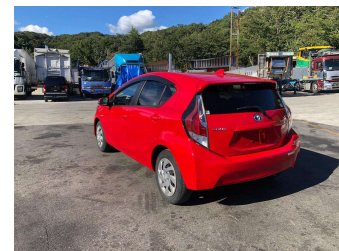

# 2015 Toyota Aqua S

**Purchase Price** **POA**

Includes GST  
Excludes on-road costs of \$595

Finance may be available on this vehicle. Ask one of our friendly staff for more information.

Gain peace of mind with Mechanical Breakdown Insurance. **Ask us how.**

- Top features**
- » ABS Brakes
  - » Air Conditioning
  - » Electric Windows
  - » Power Steering
  - » Spoiler
  - » Winker Mirror

Body Style  
**5 door, Hatchback**

Odometer  
**91,120 km**

Engine  
**1500 cc, Hybrid**

Fuel Type  
**Hybrid**

Transmission  
**Automatic, 2WD**

Wheels  
-

VIN  
-

Interior  
**Gray**

Safety  
-

Reg No.

-