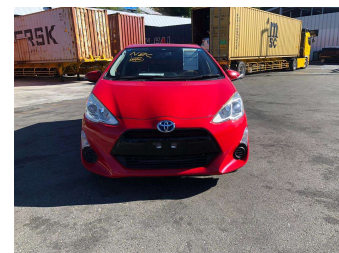

# 2015 Toyota Aqua S

**Purchase Price** **POA**

Includes GST  
Excludes on-road costs of \$595

Finance may be available on this vehicle. Ask one of our friendly staff for more information.

Gain peace of mind with Mechanical Breakdown Insurance. **Ask us how.**

- Top features**
- » ABS Brakes
  - » Air Conditioning
  - » Electric Windows
  - » Power Steering
  - » Spoiler
  - » Winker Mirror

Body Style  
**5 door, Hatchback**

Odometer  
**91,120 km**

Engine  
**1500 cc, Hybrid**