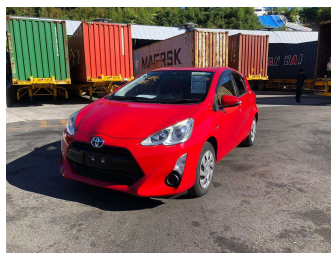

# 2015 Toyota Aqua S

**Purchase Price** **POA**

Includes GST  
Excludes on-road costs of \$595

Finance may be available on this vehicle. Ask one of our friendly staff for more information.

Gain peace of mind with Mechanical Breakdown Insurance. **Ask us how.**

- Top features**
- » ABS Brakes
  - » Air Conditioning
  - » Electric Windows
  - » Power Steering
  - » Spoiler
  - » Winker Mirror

Body Style  
**5 door, Hatchback**

Odometer  
**91,120 km**

Engine  
**1500 cc, Hybrid**

Fuel Type  
**Hybrid**

Transmission  
**Automatic, 2WD**

Wheels  
-

VIN  
-

Interior  
**Gray**

Safety  
-

Reg No.

-