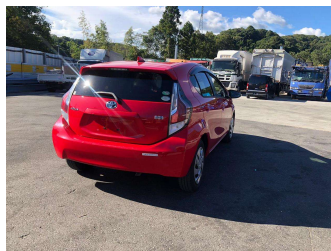

# 2015 Toyota Aqua S

**Purchase Price** **POA**

Includes GST  
Excludes on-road costs of \$595

Finance may be available on this vehicle. Ask one of our friendly staff for more information.

Gain peace of mind with Mechanical Breakdown Insurance. **Ask us how.**

- Top features**
- » ABS Brakes
  - » Air Conditioning
  - » Electric Windows
  - » Power Steering
  - » Spoiler
  - » Winker Mirror

Body Style  
**5 door, Hatchback**

Odometer  
**91,120 km**

Engine  
**1500 cc, Hybrid**