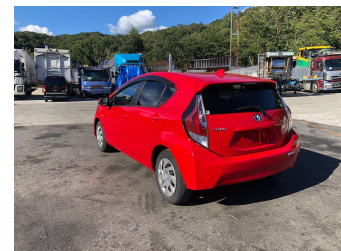

# 2015 Toyota Aqua S

**Purchase Price** **\$10,000**

Includes GST  
Excludes on-road costs of \$595

Finance may be available on this vehicle. Ask one of our friendly staff for more information.

Gain peace of mind with Mechanical Breakdown Insurance. **Ask us how.**

- Top features**
- » ABS Brakes
  - » Air Conditioning
  - » Electric Windows
  - » Power Steering
  - » Spoiler
  - » Winker Mirror

Body Style  
**5 door, Hatchback**

Odometer  
**91,120 km**

Engine  
**1500 cc, Hybrid**

Fuel Type  
**Hybrid**

Transmission  
**Automatic, 2WD**

Wheels  
-

VIN  
-

Interior  
**Gray**

Safety  
-

Reg No.  
-

Ext Colour  
**Red**