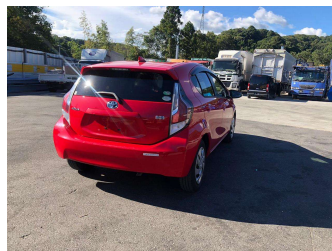

# 2015 Toyota Aqua S

**Purchase Price** **\$10,000**

Includes GST  
Excludes on-road costs of \$595

Finance may be available on this vehicle. Ask one of our friendly staff for more information.

Gain peace of mind with Mechanical Breakdown Insurance. **Ask us how.**

- Top features**
- » ABS Brakes
  - » Air Conditioning
  - » Electric Windows
  - » Power Steering
  - » Spoiler
  - » Winker Mirror

Body Style  
**5 door, Hatchback**

Odometer  
**91,120 km**

Engine  
**1500 cc, Hybrid**