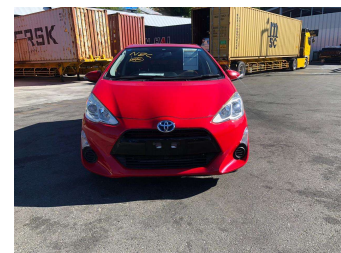

# 2015 Toyota Aqua S

**Purchase Price** **\$10,000**

Includes GST  
Excludes on-road costs of \$595

Finance may be available on this vehicle. Ask one of our friendly staff for more information.

Gain peace of mind with Mechanical Breakdown Insurance. **Ask us how.**

- Top features**
- » ABS Brakes
  - » Air Conditioning
  - » Electric Windows
  - » Power Steering
  - » Spoiler
  - » Winker Mirror

Body Style  
**5 door, Hatchback**

Odometer  
**91,120 km**

Engine  
**1500 cc, Hybrid**