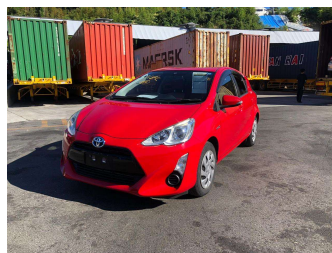

# 2015 Toyota Aqua S

**Purchase Price** **\$10,000**

Includes GST  
Excludes on-road costs of \$595

Finance may be available on this vehicle. Ask one of our friendly staff for more information.

Gain peace of mind with Mechanical Breakdown Insurance. **Ask us how.**

- Top features**
- » ABS Brakes
  - » Air Conditioning
  - » Electric Windows
  - » Power Steering
  - » Spoiler
  - » Winker Mirror

Body Style  
**5 door, Hatchback**

Odometer  
**91,120 km**

Engine  
**1500 cc, Hybrid**

Fuel Type  
**Hybrid**

Transmission  
**Automatic, 2WD**

Wheels  
-

VIN  
-

Interior  
**Gray**

Safety  
-

Reg No.  
-

Ext Colour  
**Red**