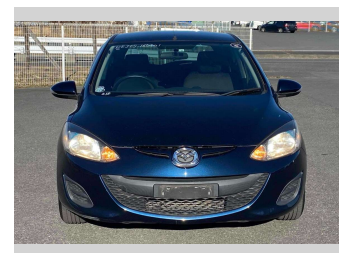

# 2014 Mazda Demio 13-SKYACTIV

**Purchase Price** **POA**

Includes GST  
Excludes on-road costs of \$595

Finance may be available on this vehicle. Ask one of our friendly staff for more information.

Gain peace of mind with Mechanical Breakdown Insurance. **Ask us how.**

- Top features**
- » ABS Brakes
  - » Air Conditioning
  - » Electric Windows
  - » Power Steering
  - » Spoiler
  - » Winker Mirror

Body Style  
**5 door, Hatchback**

Odometer  
**24,475 km**

Engine  
**1300 cc**

Fuel Type  
**Petrol**

Transmission  
**Automatic, 2WD**

Wheels  
-

VIN  
-

Interior  
**Gray**

Safety  
-

Reg No.  
-

Ext Colour  
**Dark Blue**