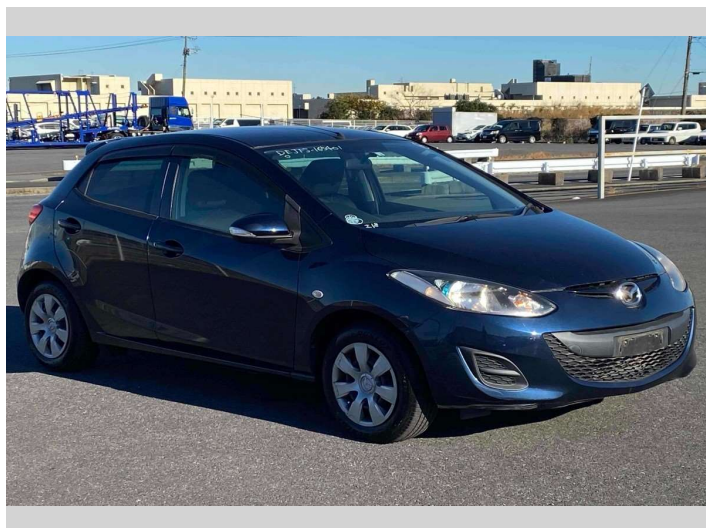

# 2014 Mazda Demio 13-SKYACTIV

**Purchase Price** **POA**

Includes GST  
Excludes on-road costs of \$595

Finance may be available on this vehicle. Ask one of our friendly staff for more information.

Gain peace of mind with Mechanical Breakdown Insurance. **Ask us how.**

- Top features**
- » ABS Brakes
  - » Air Conditioning
  - » Electric Windows
  - » Power Steering
  - » Spoiler
  - » Winker Mirror

Body Style  
**5 door, Hatchback**

Odometer  
**24,475 km**

Engine  
**1300 cc**

Fuel Type  
**Petrol**

Transmission  
**Automatic, 2WD**

Wheels  
-

VIN  
-

Interior  
**Gray**

Safety  
-

Reg No.  
-

Ext Colour  
**Dark Blue**