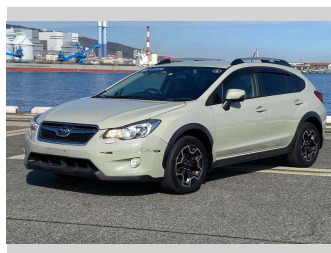

2014 Subaru XV 2.0i-L EyeSight 4WD

Purchase Price

\$12,680

Includes GST
Excludes on-road costs of \$595

Finance may be available on this vehicle. Ask one of our friendly staff for more information.

Gain peace of mind with Mechanical Breakdown Insurance. **Ask us how.**

Body Style
5 door, SUV / 4x4

Odometer
98,909 km

Engine
2000 cc

Fuel Type
Petrol

Transmission
Automatic, 4WD

Wheels
-

VIN
-

Interior
Gray