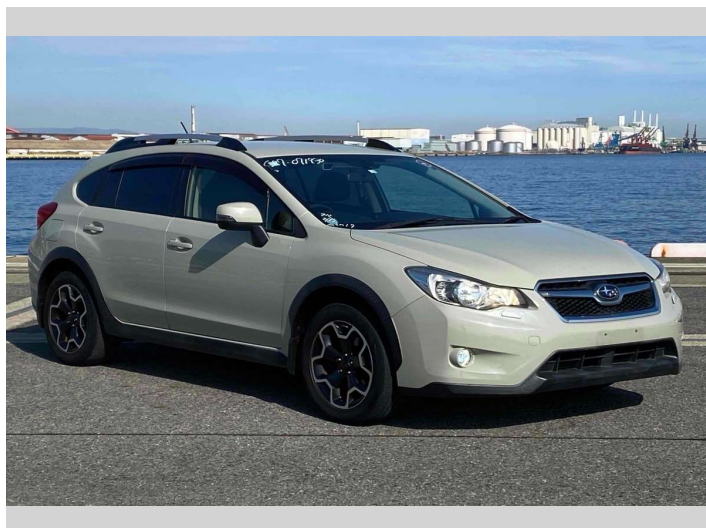

2014 Subaru XV 2.0i-L EyeSight 4WD

Purchase Price

\$12,680

Includes GST
Excludes on-road costs of \$595

Finance may be available on this vehicle. Ask one of our friendly staff for more information.

Gain peace of mind with Mechanical Breakdown Insurance. **Ask us how.**

Body Style
5 door, SUV / 4x4

Odometer
98,909 km

Engine
2000 cc

Fuel Type
Petrol

Transmission
Automatic, 4WD

Wheels
-

VIN
-

Interior
Gray