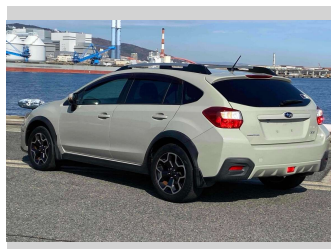

2014 Subaru XV 2.0i-L EyeSight 4WD

Purchase Price

\$12,680

Includes GST
Excludes on-road costs of \$595

Finance may be available on this vehicle. Ask one of our friendly staff for more information.

Gain peace of mind with Mechanical Breakdown Insurance. **Ask us how.**

Body Style
5 door, SUV / 4x4

Odometer
98,909 km

Engine
2000 cc

Fuel Type
Petrol

Transmission
Automatic, 4WD

Wheels
-

VIN
-

Interior
Gray