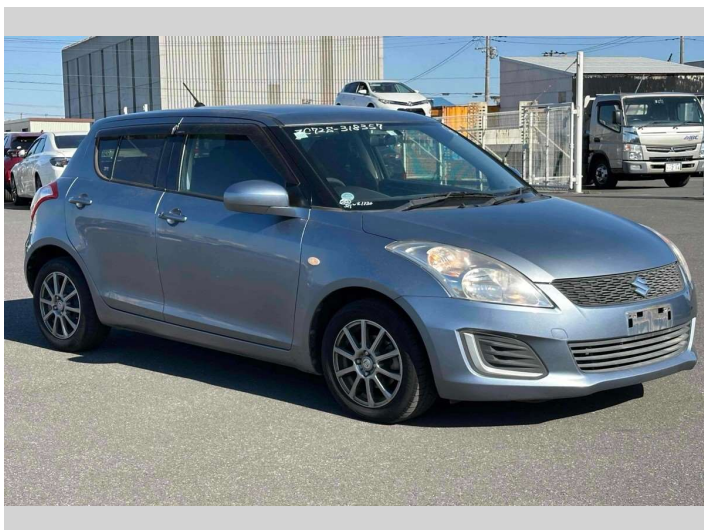

2014 Suzuki Swift XG

Purchase Price **\$8,880**
Includes GST
 Excludes on-road costs of \$595

Finance may be available on this vehicle. Ask one of our friendly staff for more information.

Gain peace of mind with Mechanical Breakdown Insurance. **Ask us how.**

- Top features**
- » ABS Brakes
 - » Air Conditioning
 - » Alloys
 - » Car Stereo
 - » CD Player
 - » Electric Windows
 - » Keyless Entry
 - » Power Steering
 - » Push Start

Body Style
5 door, Hatchback

Odometer
90,572 km

Engine
1200 cc

Fuel Type
Petrol

Transmission
Automatic, 2WD

Wheels
 -

VIN
 -

Interior
Gray

Safety
 -

Reg No.

-

Ext Colour
Blue Gray

History

-

Seats
5 seats

CO2 Emissions

-