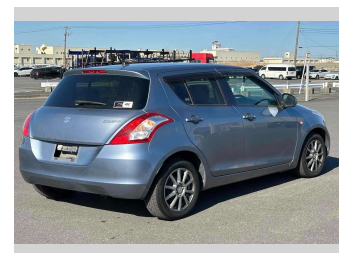

2014 Suzuki Swift XG

Purchase Price **\$8,880**
Includes GST
 Excludes on-road costs of \$595

Finance may be available on this vehicle. Ask one of our friendly staff for more information.

Gain peace of mind with Mechanical Breakdown Insurance. **Ask us how.**

- Top features**
- » ABS Brakes
 - » Air Conditioning
 - » Alloys
 - » Car Stereo
 - » CD Player
 - » Electric Windows
 - » Keyless Entry
 - » Power Steering
 - » Push Start

Body Style
5 door, Hatchback

Odometer
90,572 km

Engine
1200 cc

Fuel Type
Petrol

Transmission
Automatic, 2WD

Wheels
 -

VIN
 -

Interior
Gray

Safety
 -

Reg No.

-

Ext Colour
Blue Gray

History

-

Seats
5 seats

CO2 Emissions

-