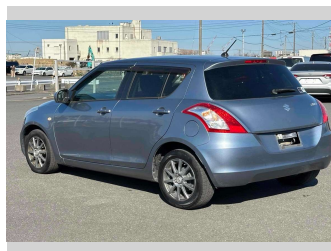

2014 Suzuki Swift XG

Purchase Price **\$8,880**
Includes GST
 Excludes on-road costs of \$595

Finance may be available on this vehicle. Ask one of our friendly staff for more information.

Gain peace of mind with Mechanical Breakdown Insurance. **Ask us how.**

- Top features**
- » ABS Brakes
 - » Air Conditioning
 - » Alloys
 - » Car Stereo
 - » CD Player
 - » Electric Windows
 - » Keyless Entry
 - » Power Steering
 - » Push Start

Body Style
5 door, Hatchback

Odometer
90,572 km

Engine
1200 cc

Fuel Type
Petrol

Transmission
Automatic, 2WD

Wheels
 -

VIN
 -

Interior
Gray

Safety
 -

Reg No.

-

Ext Colour
Blue Gray

History

-

Seats
5 seats

CO2 Emissions

-