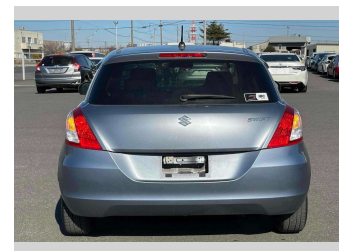

2014 Suzuki Swift XG

Purchase Price **\$8,880**
Includes GST
 Excludes on-road costs of \$595

Finance may be available on this vehicle. Ask one of our friendly staff for more information.

Gain peace of mind with Mechanical Breakdown Insurance. **Ask us how.**

- Top features**
- » ABS Brakes
 - » Air Conditioning
 - » Alloys
 - » Car Stereo
 - » CD Player
 - » Electric Windows
 - » Keyless Entry
 - » Power Steering
 - » Push Start

Body Style
5 door, Hatchback

Odometer
90,572 km

Engine
1200 cc

Fuel Type
Petrol

Transmission
Automatic, 2WD

Wheels
 -

VIN
 -

Interior
Gray

Safety
 -