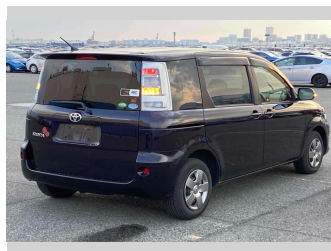

2014 Toyota Sienta DICE G

Purchase Price **\$9,900**
Includes GST
 Excludes on-road costs of \$595

Finance may be available on this vehicle. Ask one of our friendly staff for more information.

Gain peace of mind with Mechanical Breakdown Insurance. **Ask us how.**

- Top features**
- » ABS Brakes
 - » Air Conditioning
 - » Electric Windows
 - » Fog Lights
 - » Power Steering
 - » Spoiler
 - » Winker Mirror

Body Style
5 door, Van

Odometer
99,275 km

Engine
1500 cc

Fuel Type
Petrol

Transmission
Automatic, 2WD

Wheels
 -

VIN
 -

Interior
Gray

Safety
 -

Reg No.
 -

Ext Colour
Purple

History
 -