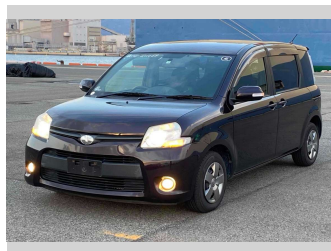

2014 Toyota Sienta DICE G

Purchase Price **\$9,900**
Includes GST
 Excludes on-road costs of \$595

Finance may be available on this vehicle. Ask one of our friendly staff for more information.

Gain peace of mind with Mechanical Breakdown Insurance. **Ask us how.**

- Top features**
- » ABS Brakes
 - » Air Conditioning
 - » Electric Windows
 - » Fog Lights
 - » Power Steering
 - » Spoiler
 - » Winker Mirror

Body Style
5 door, Van

Odometer
99,275 km

Engine
1500 cc

Fuel Type
Petrol

Transmission
Automatic, 2WD

Wheels
 -

VIN
 -

Interior
Gray

Safety
 -

Reg No.
 -

Ext Colour
Purple

History
 -