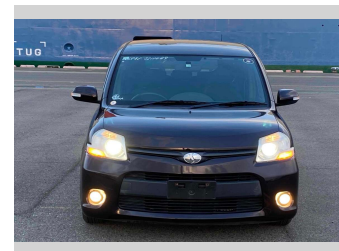

2014 Toyota Sienta DICE G

Purchase Price **\$9,900**
Includes GST
 Excludes on-road costs of \$595

Finance may be available on this vehicle. Ask one of our friendly staff for more information.

Gain peace of mind with Mechanical Breakdown Insurance. **Ask us how.**

- Top features**
- » ABS Brakes
 - » Air Conditioning
 - » Electric Windows
 - » Fog Lights
 - » Power Steering
 - » Spoiler
 - » Winker Mirror

Body Style
5 door, Van

Odometer
99,275 km

Engine
1500 cc

Fuel Type
Petrol

Transmission
Automatic, 2WD

Wheels
 -

VIN
 -

Interior
Gray

Safety
 -

Reg No.
 -

Ext Colour
Purple

History
 -