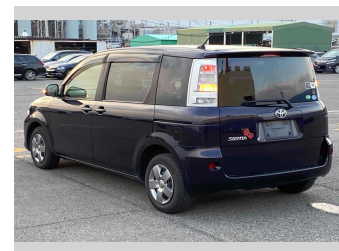

2014 Toyota Sienta DICE G

Purchase Price **\$9,900**
Includes GST
 Excludes on-road costs of \$595

Finance may be available on this vehicle. Ask one of our friendly staff for more information.

Gain peace of mind with Mechanical Breakdown Insurance. **Ask us how.**

- Top features**
- » ABS Brakes
 - » Air Conditioning
 - » Electric Windows
 - » Fog Lights
 - » Power Steering
 - » Spoiler
 - » Winker Mirror

Body Style
5 door, Van

Odometer
99,275 km

Engine
1500 cc

Fuel Type
Petrol

Transmission
Automatic, 2WD

Wheels
 -

VIN
 -

Interior
Gray

Safety
 -

Reg No.
 -

Ext Colour
Purple

History
 -