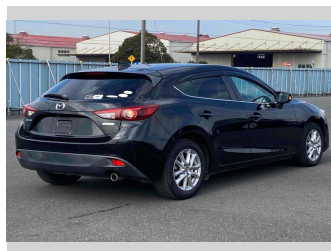

2014 Mazda Axela Sport 15S

Purchase Price **\$12,980**

Includes GST
Excludes on-road costs of \$595

Finance may be available on this vehicle. Ask one of our friendly staff for more information.

Gain peace of mind with Mechanical Breakdown Insurance. **Ask us how.**

Body Style
5 door, Hatchback

Odometer
97,410 km

Engine
1500 cc

Fuel Type
Petrol

Transmission
Automatic, 2WD

Wheels
-

VIN
-

Interior
Gray