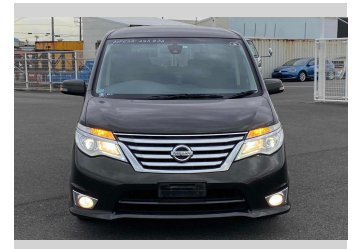

2015 Nissan Serena Highway Star S-Hybrid

Purchase Price **\$11,900**
Includes GST
 Excludes on-road costs of \$595

Finance may be available on this vehicle. Ask one of our friendly staff for more information.

Body Style
5 door, Van

Odometer
87,309 km

Engine
2000 cc, Hybrid

Fuel Type
Hybrid

Transmission
Automatic, 2WD

Wheels
 -

VIN
 -

Interior
Gray