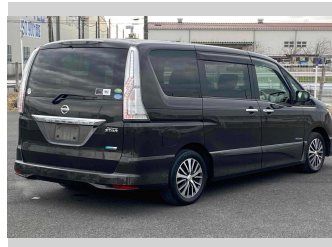

2015 Nissan Serena Highway Star S-Hybrid

Purchase Price **\$11,900**
Includes GST
 Excludes on-road costs of \$595

Finance may be available on this vehicle. Ask one of our friendly staff for more information.

Body Style
5 door, Van

Odometer
87,309 km

Engine
2000 cc, Hybrid

Fuel Type
Hybrid

Transmission
Automatic, 2WD

Wheels
 -

VIN
 -

Interior
Gray