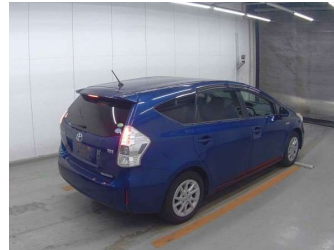

2013 Toyota Prius Alpha G

Purchase Price **POA**

Includes GST
Excludes on-road costs of \$595

Finance may be available on this vehicle. Ask one of our friendly staff for more information.

Gain peace of mind with Mechanical Breakdown Insurance. **Ask us how.**

- Top features**
- » ABS Brakes
 - » Air Conditioning
 - » Electric Windows
 - » Fog Lights
 - » Power Steering
 - » Spoiler
 - » Winker Mirror

Body Style
5 door, Station Wagon

Odometer
90,419 km

Engine
1800 cc, Hybrid

Fuel Type
Hybrid

Transmission
Automatic, 2WD

Wheels
-

VIN
-

Interior
Gray

Safety
-

Reg No.
-

Ext Colour
Dark Blue