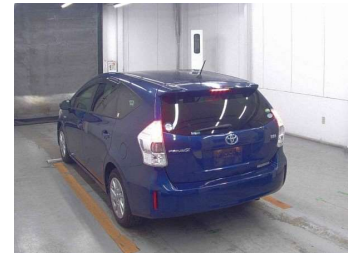

2013 Toyota Prius Alpha G

Purchase Price **POA**

Includes GST
Excludes on-road costs of \$595

Finance may be available on this vehicle. Ask one of our friendly staff for more information.

Gain peace of mind with Mechanical Breakdown Insurance. **Ask us how.**

- Top features**
- » ABS Brakes
 - » Air Conditioning
 - » Electric Windows
 - » Fog Lights
 - » Power Steering
 - » Spoiler
 - » Winker Mirror

Body Style
5 door, Station Wagon

Odometer
90,419 km

Engine
1800 cc, Hybrid

Fuel Type
Hybrid

Transmission
Automatic, 2WD

Wheels
-

VIN
-

Interior
Gray

Safety
-

Reg No.
-

Ext Colour
Dark Blue