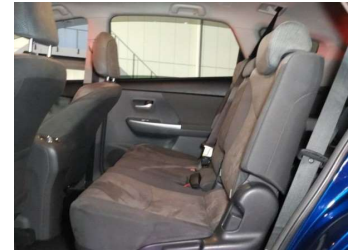

2013 Toyota Prius Alpha G

Purchase Price **POA**

Includes GST
Excludes on-road costs of $595

Finance may be available on this vehicle. Ask one of our friendly staff for more information.

Gain peace of mind with Mechanical Breakdown Insurance. **Ask us how.**

1. **Top features**
2. » ABS Brakes
   - » Air Conditioning
   - » Electric Windows
   - » Fog Lights
   - » Power Steering
   - » Spoiler
   - » Winker Mirror

Body Style
5 door, Station Wagon

Odometer
90,419 km

Engine
1800 cc, Hybrid

Fuel Type
Hybrid

Transmission
Automatic, 2WD

Wheels
-

VIN
-

Interior
Gray

Safety
-

Reg No.
-

Ext Colour
Dark Blue

History
-

Seats
7 seats

CO2 Emissions
-

Energy Economy
-

Stock ID: 1157106

Jan Japan - East Tamaki | Phone 09 972 1204 | Email sales@janjapan.co.nz
10 Progressive Way, East Tāmaki, Auckland 2016, New Zealand
www.janjapan.co.nz