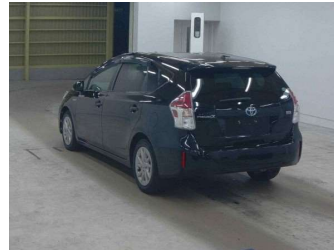

2015 Toyota Prius Alpha S

Purchase Price **POA**

Includes GST
Excludes on-road costs of \$595

Finance may be available on this vehicle. Ask one of our friendly staff for more information.

Gain peace of mind with Mechanical Breakdown Insurance. **Ask us how.**

- Top features**
- » ABS Brakes
 - » Air Conditioning
 - » Electric Windows
 - » Fog Lights
 - » Power Steering
 - » Spoiler
 - » Winker Mirror

Body Style
5 door, Station Wagon

Odometer
95,900 km

Engine
1800 cc, Hybrid

Fuel Type
Hybrid

Transmission
Automatic, 2WD

Wheels
-

VIN
-

Interior
Gray

Safety
-

Reg No.
-

Ext Colour
Black