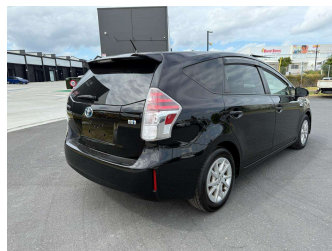

# 2015 Toyota Prius Alpha S

**Purchase Price** **\$17,900**

Includes GST  
Excludes on-road costs of \$595

Finance may be available on this vehicle. Ask one of our friendly staff for more information.

Gain peace of mind with Mechanical Breakdown Insurance. **Ask us how.**

- Top features**
- » ABS Brakes
  - » Air Conditioning
  - » Electric Windows
  - » Fog Lights
  - » Power Steering
  - » Spoiler
  - » Winker Mirror

<b>Body Style</b>	<b>5 door, Station Wagon</b>	<b>Reg No.</b>	-
<b>Odometer</b>	<b>95,900 km</b>	<b>Ext Colour</b>	<b>Black</b>
<b>Engine</b>	<b>1800 cc, Hybrid</b>	<b>History</b>	-
<b>Fuel Type</b>	<b>Hybrid</b>	<b>Seats</b>	<b>7 seats</b>
<b>Transmission</b>	<b>Automatic, 2WD</b>	<b>CO2 Emissions</b>	★★★★☆ <b>111 grams/km</b>
<b>Wheels</b>	-	<b>Energy Economy</b>	★★★★☆☆ <b>Annual fuel cost of \$1,840 4.7L per 100km</b>
<b>VIN</b>	<b>7AT0H637X24112946</b>	Cost per year is an estimate based on petrol price of \$2.80 per litre and an average distance of 14000 km. Emissions and Energy Economy figures standardised to 3P WLTP.	
<b>Interior</b>	<b>Gray</b>	<b>Stock ID: 1149959</b>	
<b>Safety</b>		Based on 2024 UCSR rating for 12-21 models	