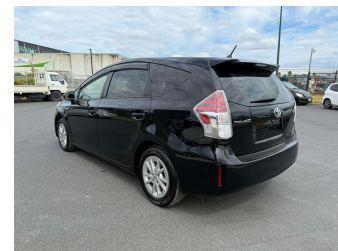

# 2015 Toyota Prius Alpha S

**Purchase Price** **\$17,900**

Includes GST  
Excludes on-road costs of \$595

Finance may be available on this vehicle. Ask one of our friendly staff for more information.

Gain peace of mind with Mechanical Breakdown Insurance. **Ask us how.**

- Top features**
- » ABS Brakes
  - » Air Conditioning
  - » Electric Windows
  - » Fog Lights
  - » Power Steering
  - » Spoiler
  - » Winker Mirror

<b>Body Style</b>	<b>5 door, Station Wagon</b>	<b>Reg No.</b>	-
<b>Odometer</b>	<b>95,900 km</b>	<b>Ext Colour</b>	<b>Black</b>
<b>Engine</b>	<b>1800 cc, Hybrid</b>	<b>History</b>	-
<b>Fuel Type</b>	<b>Hybrid</b>	<b>Seats</b>	<b>7 seats</b>
<b>Transmission</b>	<b>Automatic, 2WD</b>	<b>CO2 Emissions</b>	★★★★☆ <b>111 grams/km</b>
<b>Wheels</b>	-	<b>Energy Economy</b>	★★★★☆☆ <b>Annual fuel cost of \$1,840 4.7L per 100km</b>
<b>VIN</b>	<b>7AT0H637X24112946</b>	Cost per year is an estimate based on petrol price of \$2.80 per litre and an average distance of 14000 km. Emissions and Energy Economy figures standardised to 3P WLTP.	
<b>Interior</b>	<b>Gray</b>	<b>Stock ID: 1149959</b>	
<b>Safety</b>		Based on 2024 UCSR rating for 12-21 models	