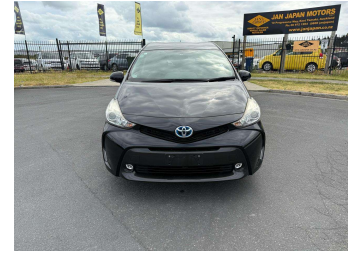

2015 Toyota Prius Alpha S

Purchase Price

\$17,900

Includes GST
Excludes on-road costs of \$595

Finance may be available on this vehicle. Ask one of our friendly staff for more information.

Gain peace of mind with Mechanical Breakdown Insurance. **Ask us how.**

- Top features**
- » ABS Brakes
 - » Air Conditioning
 - » Electric Windows
 - » Fog Lights
 - » Power Steering
 - » Spoiler
 - » Winker Mirror

Body Style
5 door, Station Wagon

Odometer
95,900 km

Engine
1800 cc, Hybrid

Ext Colour
Black

History
-

Seats
7 seats

CO2 Emissions
★★★★☆
111 grams/km

Energy Economy
★★★★☆☆
Annual fuel cost of \$1,840
4.7L per 100km

Cost per year is an estimate based on petrol price of \$2.80 per litre and an average distance of 14000 km. Emissions and Energy Economy figures standardised to 3P WLTP.