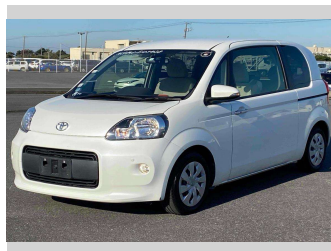

2014 Toyota Porte F

Purchase Price **POA**

Includes GST
Excludes on-road costs of \$595

Finance may be available on this vehicle. Ask one of our friendly staff for more information.

Gain peace of mind with Mechanical Breakdown Insurance. **Ask us how.**

- Top features**
- » ABS Brakes
 - » Air Conditioning
 - » Electric Windows
 - » Power Steering

Body Style
4 door, Hatchback

Odometer
87,727 km

Engine
1500 cc

Fuel Type
Petrol

Transmission
Automatic, 2WD

Wheels
-

VIN
-

Interior
Gray

Safety
-

Reg No.
-

Ext Colour
White

History
-

Seats
5 seats

CO2 Emissions
-