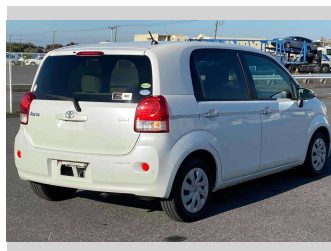

2014 Toyota Porte F

Purchase Price **POA**

Includes GST
Excludes on-road costs of \$595

Finance may be available on this vehicle. Ask one of our friendly staff for more information.

Gain peace of mind with Mechanical Breakdown Insurance. **Ask us how.**

- Top features**
- » ABS Brakes
 - » Air Conditioning
 - » Electric Windows
 - » Power Steering

Body Style
4 door, Hatchback

Odometer
87,727 km

Engine
1500 cc

Fuel Type
Petrol

Transmission
Automatic, 2WD

Wheels
-

VIN
-

Interior
Gray

Safety
-

Reg No.
-

Ext Colour
White

History
-

Seats
5 seats

CO2 Emissions
-