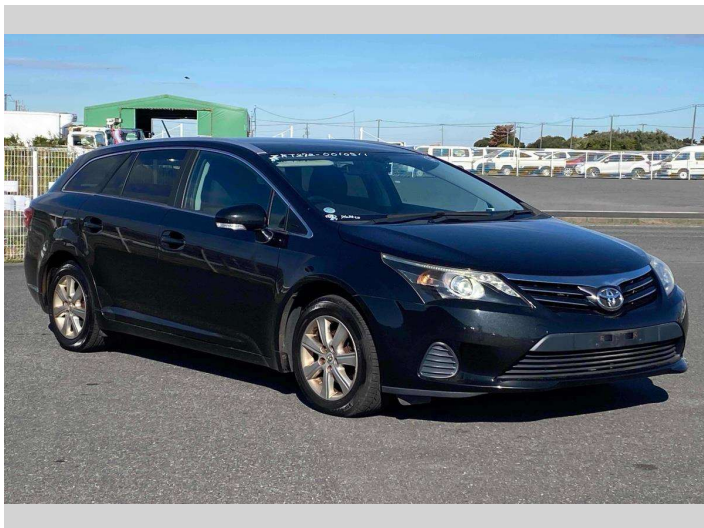

# 2015 Toyota Avensis XI

**Purchase Price** **POA**

Includes GST  
Excludes on-road costs of \$595

Finance may be available on this vehicle. Ask one of our friendly staff for more information.

Gain peace of mind with Mechanical Breakdown Insurance. **Ask us how.**

- Top features**
- » ABS Brakes
  - » Air Conditioning
  - » Electric Windows
  - » Power Steering

Body Style  
**5 door, Station Wagon**

Odometer  
**43,786 km**

Engine  
**2000 cc**

Fuel Type  
**Petrol**

Transmission  
**Automatic, 2WD**

Wheels  
-

VIN  
-

Interior  
**Gray**

Safety  
-

Reg No.  
-

Ext Colour  
**Black**

History  
-