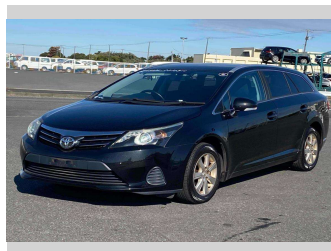

# 2015 Toyota Avensis XI

**Purchase Price** **POA**

Includes GST  
Excludes on-road costs of \$595

Finance may be available on this vehicle. Ask one of our friendly staff for more information.

Gain peace of mind with Mechanical Breakdown Insurance. **Ask us how.**

- Top features**
- » ABS Brakes
  - » Air Conditioning
  - » Electric Windows
  - » Power Steering

Body Style  
**5 door, Station Wagon**

Odometer  
**43,786 km**

Engine  
**2000 cc**

Fuel Type  
**Petrol**

Transmission  
**Automatic, 2WD**

Wheels  
-

VIN  
-

Interior  
**Gray**

Safety  
-

Reg No.  
-

Ext Colour  
**Black**

History  
-