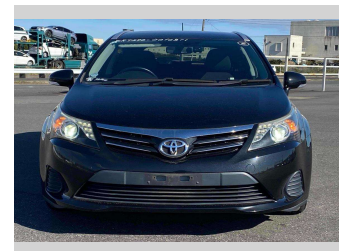

# 2015 Toyota Avensis XI

**Purchase Price** **POA**

Includes GST  
Excludes on-road costs of \$595

Finance may be available on this vehicle. Ask one of our friendly staff for more information.

Gain peace of mind with Mechanical Breakdown Insurance. **Ask us how.**

- Top features**
- » ABS Brakes
  - » Air Conditioning
  - » Electric Windows
  - » Power Steering

Body Style  
**5 door, Station Wagon**

Odometer  
**43,786 km**

Engine  
**2000 cc**

Fuel Type  
**Petrol**

Transmission  
**Automatic, 2WD**

Wheels  
-

VIN  
-

Interior  
**Gray**

Safety  
-

Reg No.  
-

Ext Colour  
**Black**

History  
-