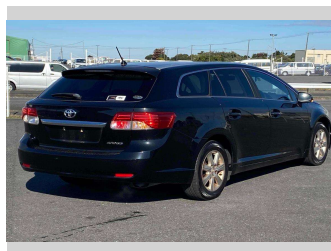

# 2015 Toyota Avensis XI

**Purchase Price** **POA**

Includes GST  
Excludes on-road costs of \$595

Finance may be available on this vehicle. Ask one of our friendly staff for more information.

Gain peace of mind with Mechanical Breakdown Insurance. **Ask us how.**

- Top features**
- » ABS Brakes
  - » Air Conditioning
  - » Electric Windows
  - » Power Steering

Body Style  
**5 door, Station Wagon**

Odometer  
**43,786 km**

Engine  
**2000 cc**

Fuel Type  
**Petrol**

Transmission  
**Automatic, 2WD**

Wheels  
-

VIN  
-

Interior  
**Gray**

Safety  
-

Reg No.  
-

Ext Colour  
**Black**

History  
-