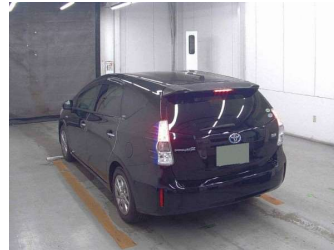

# 2013 Toyota Prius Alpha S

**Purchase Price** **POA**

Includes GST  
Excludes on-road costs of \$595

Finance may be available on this vehicle. Ask one of our friendly staff for more information.

Gain peace of mind with Mechanical Breakdown Insurance. **Ask us how.**

- Top features**
- » ABS Brakes
  - » Air Conditioning
  - » Electric Windows
  - » Fog Lights
  - » Power Steering
  - » Spoiler
  - » Winker Mirror

Body Style  
**5 door, Station Wagon**

Odometer  
**69,695 km**

Engine  
**1800 cc, Hybrid**

Fuel Type  
**Hybrid**

Transmission  
**Automatic, 2WD**

Wheels  
-

VIN  
-

Interior  
**Gray**

Safety  
-

Reg No.  
-