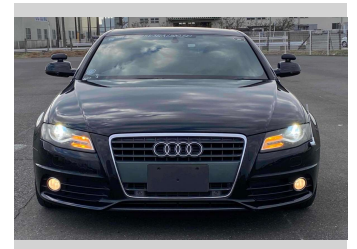

# 2012 Audi A4 2.0T

**Purchase Price** **POA**

Includes GST  
Excludes on-road costs of \$595

Finance may be available on this vehicle. Ask one of our friendly staff for more information.

Gain peace of mind with Mechanical Breakdown Insurance. **Ask us how.**

- Top features**
- » ABS Brakes
  - » Air Conditioning
  - » Electric Windows
  - » Fog Lights
  - » Power Steering

Body Style  
**4 door, Sedan**

Odometer  
**36,255 km**

Engine  
**2000 cc**

Fuel Type  
**Petrol**

Transmission  
**Automatic, 2WD**

Wheels  
-

VIN  
-

Interior  
**Gray**

Safety  
-

Reg No.  
-

Ext Colour  
**Black**

History  
-