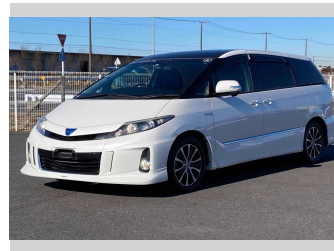

# 2015 Toyota Estima Hybrid AERAS PREMIUM

**Purchase Price** **\$24,900**  
Includes GST  
 Excludes on-road costs of \$595

Finance may be available on this vehicle. Ask one of our friendly staff for more information.

Body Style  
**5 door, Van**

Odometer  
**92,753 km**

Engine  
**2400 cc, Hybrid**

Fuel Type  
**Hybrid**

Transmission  
**Automatic, 4WD**

Wheels  
 -

VIN  
 -

Interior  
**Gray**