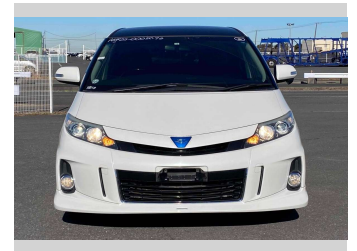

# 2015 Toyota Estima Hybrid AERAS PREMIUM

**Purchase Price** **\$24,900**  
Includes GST  
 Excludes on-road costs of \$595

Finance may be available on this vehicle. Ask one of our friendly staff for more information.

Body Style  
**5 door, Van**

Odometer  
**92,753 km**

Engine  
**2400 cc, Hybrid**

Fuel Type  
**Hybrid**

Transmission  
**Automatic, 4WD**

Wheels  
 -

VIN  
 -

Interior  
**Gray**