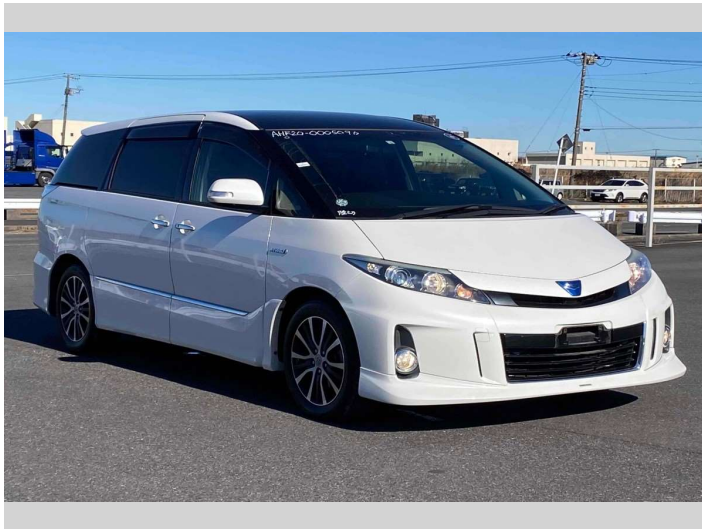

# 2015 Toyota Estima Hybrid AERAS PREMIUM

**Purchase Price** **\$24,900**  
Includes GST  
 Excludes on-road costs of \$595

Finance may be available on this vehicle. Ask one of our friendly staff for more information.

Body Style  
**5 door, Van**

Odometer  
**92,753 km**

Engine  
**2400 cc, Hybrid**

Fuel Type  
**Hybrid**

Transmission  
**Automatic, 4WD**

Wheels  
 -

VIN  
 -

Interior  
**Gray**