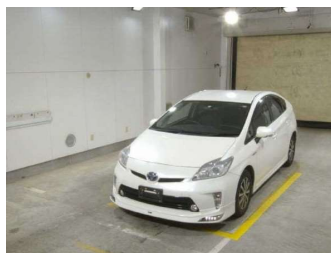

2013 Toyota Prius S

Purchase Price **POA**

Includes GST
Excludes on-road costs of \$595

Finance may be available on this vehicle. Ask one of our friendly staff for more information.

Gain peace of mind with Mechanical Breakdown Insurance. **Ask us how.**

- Top features**
- » ABS Brakes
 - » Air Conditioning
 - » Electric Windows
 - » Fog Lights
 - » Power Steering
 - » Winker Mirror

Body Style
5 door, Hatchback

Odometer
113,578 km

Engine
1800 cc, Hybrid

Fuel Type
Hybrid

Transmission
Automatic, 2WD

Wheels
-

VIN
-

Interior
Gray

Safety
-

Reg No.

-

Ext Colour
Pearl White