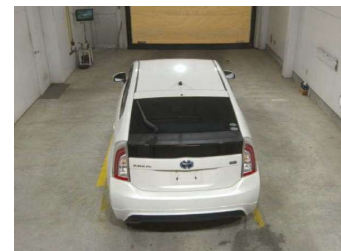

2013 Toyota Prius S

Purchase Price **POA**

Includes GST
Excludes on-road costs of \$595

Finance may be available on this vehicle. Ask one of our friendly staff for more information.

Gain peace of mind with Mechanical Breakdown Insurance. **Ask us how.**

- Top features**
- » ABS Brakes
 - » Air Conditioning
 - » Electric Windows
 - » Fog Lights
 - » Power Steering
 - » Winker Mirror

Body Style
5 door, Hatchback

Odometer
113,578 km

Engine
1800 cc, Hybrid

Fuel Type
Hybrid