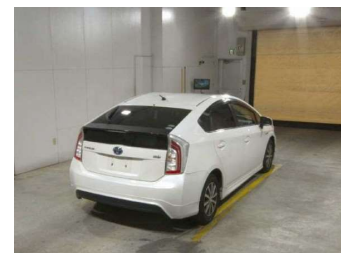

2013 Toyota Prius S

Purchase Price **POA**

Includes GST
Excludes on-road costs of \$595

Finance may be available on this vehicle. Ask one of our friendly staff for more information.

Gain peace of mind with Mechanical Breakdown Insurance. **Ask us how.**

- Top features**
- » ABS Brakes
 - » Air Conditioning
 - » Electric Windows
 - » Fog Lights
 - » Power Steering
 - » Winker Mirror

Body Style
5 door, Hatchback

Odometer
113,578 km

Engine
1800 cc, Hybrid

Fuel Type
Hybrid

Transmission
Automatic, 2WD

Wheels
-

VIN
-

Interior
Gray

Safety
-

Reg No.

-

Ext Colour
Pearl White