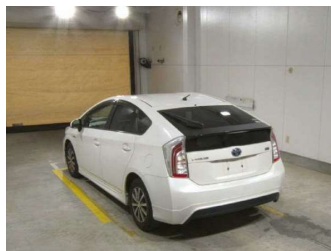

2013 Toyota Prius S

Purchase Price **POA**

Includes GST
Excludes on-road costs of \$595

Finance may be available on this vehicle. Ask one of our friendly staff for more information.

Gain peace of mind with Mechanical Breakdown Insurance. **Ask us how.**

- Top features**
- » ABS Brakes
 - » Air Conditioning
 - » Electric Windows
 - » Fog Lights
 - » Power Steering
 - » Winker Mirror

Body Style
5 door, Hatchback

Odometer
113,578 km

Engine
1800 cc, Hybrid

Fuel Type
Hybrid

Transmission
Automatic, 2WD

Wheels
-

VIN
-

Interior
Gray

Safety
-

Reg No.

-

Ext Colour
Pearl White