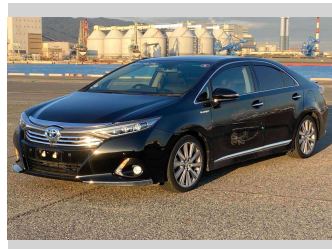

2015 Toyota Sai G

Purchase Price **POA**

Includes GST
Excludes on-road costs of \$595

Finance may be available on this vehicle. Ask one of our friendly staff for more information.

Gain peace of mind with Mechanical Breakdown Insurance. **Ask us how.**

- Top features**
- » ABS Brakes
 - » Air Conditioning
 - » Electric Windows
 - » Fog Lights
 - » Power Steering
 - » Winker Mirror

Body Style
4 door, Sedan

Odometer
73,789 km

Engine
2400 cc, Hybrid

Fuel Type
Hybrid

Transmission
Automatic, 2WD

Wheels
-

VIN
-

Interior
Gray

Safety
-

Reg No.
-

Ext Colour
Black

History
-