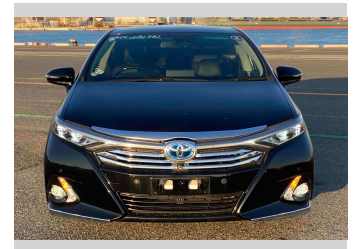

2015 Toyota Sai G

Purchase Price **POA**

Includes GST
Excludes on-road costs of \$595

Finance may be available on this vehicle. Ask one of our friendly staff for more information.

Gain peace of mind with Mechanical Breakdown Insurance. **Ask us how.**

- Top features**
- » ABS Brakes
 - » Air Conditioning
 - » Electric Windows
 - » Fog Lights
 - » Power Steering
 - » Winker Mirror

Body Style
4 door, Sedan

Odometer
73,789 km

Engine
2400 cc, Hybrid

Fuel Type
Hybrid

Transmission
Automatic, 2WD

Wheels
-

VIN
-

Interior
Gray

Safety
-

Reg No.
-

Ext Colour
Black

History
-