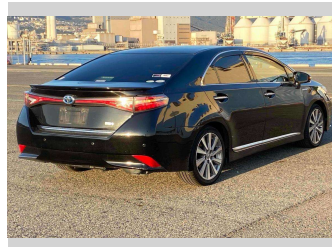

2015 Toyota Sai G

Purchase Price **POA**

Includes GST
Excludes on-road costs of \$595

Finance may be available on this vehicle. Ask one of our friendly staff for more information.

Gain peace of mind with Mechanical Breakdown Insurance. **Ask us how.**

- Top features**
- » ABS Brakes
 - » Air Conditioning
 - » Electric Windows
 - » Fog Lights
 - » Power Steering
 - » Winker Mirror

Body Style
4 door, Sedan

Odometer
73,789 km

Engine
2400 cc, Hybrid

Fuel Type
Hybrid

Transmission
Automatic, 2WD

Wheels
-

VIN
-

Interior
Gray

Safety
-

Reg No.
-

Ext Colour
Black

History
-