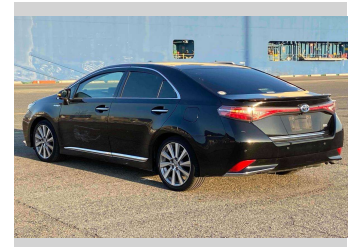

2015 Toyota Sai G

Purchase Price **POA**

Includes GST
Excludes on-road costs of \$595

Finance may be available on this vehicle. Ask one of our friendly staff for more information.

Gain peace of mind with Mechanical Breakdown Insurance. **Ask us how.**

- Top features**
- » ABS Brakes
 - » Air Conditioning
 - » Electric Windows
 - » Fog Lights
 - » Power Steering
 - » Winker Mirror

Body Style
4 door, Sedan

Odometer
73,789 km

Engine
2400 cc, Hybrid

Fuel Type
Hybrid

Transmission
Automatic, 2WD

Wheels
-

VIN
-

Interior
Gray

Safety
-

Reg No.
-

Ext Colour
Black

History
-