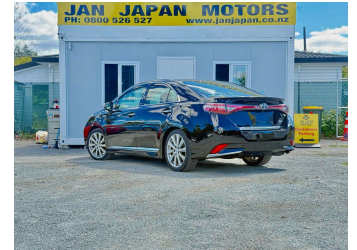

2015 Toyota Sai G

Purchase Price

\$15,900

Includes GST
Excludes on-road costs of \$595

Finance may be available on this vehicle. Ask one of our friendly staff for more information.

Gain peace of mind with Mechanical Breakdown Insurance. **Ask us how.**

Body Style
4 door, Sedan

Odometer
73,789 km

Engine
2400 cc, Hybrid

Fuel Type
Hybrid

Transmission
Automatic, 2WD

Wheels
-

VIN
7AT0H661X25091972

Interior
Gray

Safety

Based on 2024 VSRR rating

Reg No.
-

Ext Colour
Black

History
-

Seats
5 seats, Leather

CO2 Emissions
★★★★☆
126 grams/km

Energy Economy
★★★★☆☆
Annual fuel cost of \$2,120
5.4L per 100km