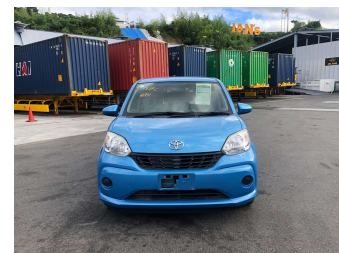

2016 Toyota Passo XL

Purchase Price

\$8,700

Includes GST
Excludes on-road costs of \$595

Finance may be available on this vehicle. Ask one of our friendly staff for more information.

Gain peace of mind with Mechanical Breakdown Insurance. **Ask us how.**

Top features

- » ABS Brakes
- » Air Conditioning
- » Electric Windows
- » Power Steering
- » Spoiler

Body Style

5 door, Hatchback

Odometer

93,203 km

Engine

1000 cc

Fuel Type

Petrol

Transmission

Automatic, 2WD

Wheels

-

VIN

-