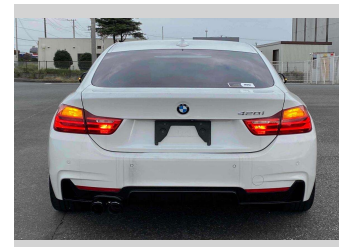

2015 BMW 4 SERIES 420 I GRAN SPORTS

Purchase Price **POA**

Includes GST
Excludes on-road costs of \$595

Finance may be available on this vehicle. Ask one of our friendly staff for more information.

Gain peace of mind with Mechanical Breakdown Insurance. **Ask us how.**

- Top features**
- » ABS Brakes
 - » Air Conditioning
 - » Electric Windows
 - » Fog Lights
 - » Power Steering
 - » Winker Mirror

Body Style
4 door, Sedan

Odometer
92,739 km

Engine
2000 cc

Fuel Type
Petrol

Transmission
Automatic, 2WD

Wheels
-

VIN
-

Interior
Gray

Safety
-

Reg No.
-

Ext Colour
White

History
-