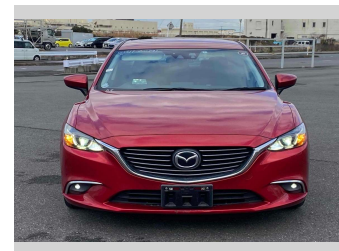

2015 Mazda Atenza 25S L Package

Purchase Price

\$15,680

Includes GST
Excludes on-road costs of \$595

Finance may be available on this vehicle. Ask one of our friendly staff for more information.

Gain peace of mind with Mechanical Breakdown Insurance. **Ask us how.**

Body Style

4 door, Sedan

Odometer

106,742 km

Engine

2500 cc

Fuel Type

Petrol

Transmission

Automatic, 2WD

Wheels

-

VIN

-

Interior

Gray