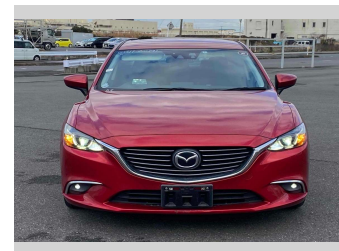

# 2015 Mazda Atenza 25S L Package

Purchase Price

**\$15,900**

Includes GST  
Excludes on-road costs of \$595

Finance may be available on this vehicle. Ask one of our friendly staff for more information.

Gain peace of mind with Mechanical Breakdown Insurance. **Ask us how.**

## Top features

- » ABS Brakes
- » Air Conditioning
- » Electric Windows
- » Fog Lights
- » Power Steering
- » Winker Mirror

Body Style

**4 door, Sedan**

Odometer

**106,742 km**

Engine

**2500 cc**

Fuel Type

**Petrol**

Transmission

**Automatic, 2WD**

Wheels

-

VIN

-