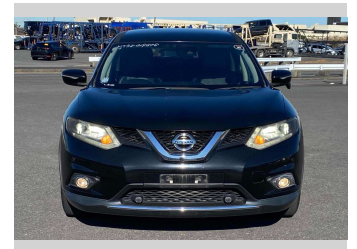

2014 Nissan X-Trail 20X

Purchase Price

\$15,900

Includes GST
Excludes on-road costs of \$595

Finance may be available on this vehicle. Ask one of our friendly staff for more information.

Gain peace of mind with Mechanical Breakdown Insurance. **Ask us how.**

Body Style
5 door, SUV / 4x4

Odometer
92,224 km

Engine
2000 cc

Fuel Type
Petrol

Transmission
Automatic, 4WD

Wheels
Factory Alloys

VIN
-

Interior
Gray, Leather

Safety
-

Reg No.

-

Ext Colour
Dark Blue

History

-

Seats
7 seats, Leather

CO2 Emissions