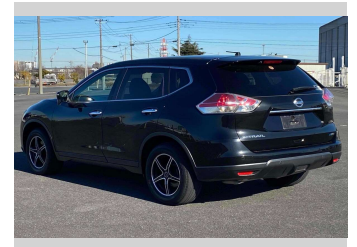

2014 Nissan X-Trail 20X

Purchase Price

\$15,900

Includes GST
Excludes on-road costs of \$595

Finance may be available on this vehicle. Ask one of our friendly staff for more information.

Gain peace of mind with Mechanical Breakdown Insurance. **Ask us how.**

Body Style
5 door, SUV / 4x4

Odometer
92,224 km

Engine
2000 cc

Fuel Type
Petrol

Transmission
Automatic, 4WD

Wheels
Factory Alloys

VIN
-

Interior
Gray, Leather

Safety
-

Reg No.

-

Ext Colour
Dark Blue

History

-

Seats
7 seats, Leather

CO2 Emissions