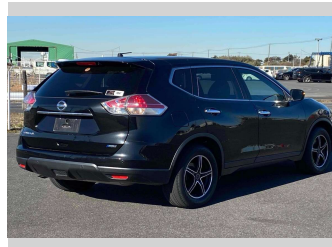

2014 Nissan X-Trail 20X

Purchase Price

\$15,900

Includes GST
Excludes on-road costs of \$595

Finance may be available on this vehicle. Ask one of our friendly staff for more information.

Gain peace of mind with Mechanical Breakdown Insurance. **Ask us how.**

Body Style
5 door, SUV / 4x4

Odometer
92,224 km

Engine
2000 cc

Fuel Type
Petrol

Transmission
Automatic, 4WD

Wheels
Factory Alloys

VIN
-

Interior
Gray, Leather

Safety
-

Reg No.

-

Ext Colour
Dark Blue

History

-

Seats
7 seats, Leather

CO2 Emissions