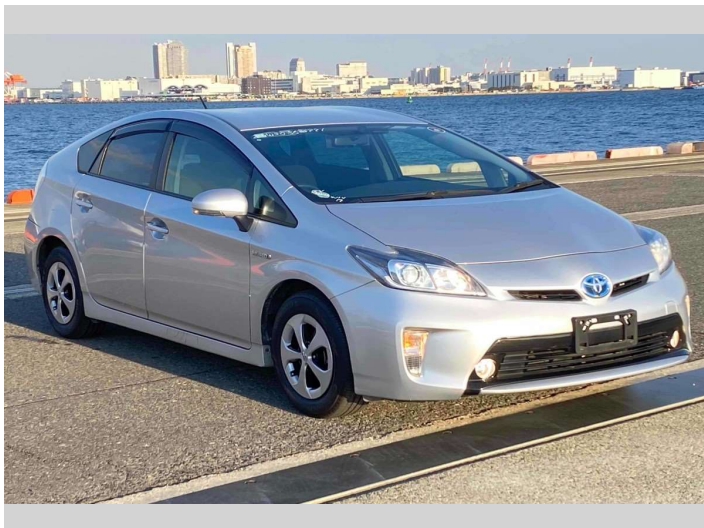

# 2013 Toyota Prius S

**Purchase Price** **\$10,480**

Includes GST  
Excludes on-road costs of \$595

Finance may be available on this vehicle. Ask one of our friendly staff for more information.

Gain peace of mind with Mechanical Breakdown Insurance. **Ask us how.**

Body Style  
**5 door, Hatchback**

Odometer  
**80,499 km**

Engine  
**1800 cc, Hybrid**

Fuel Type  
**Hybrid**

Transmission  
**Automatic, 2WD**

Wheels  
-

VIN  
-

Interior  
**Gray**