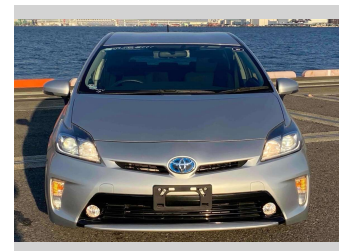

# 2013 Toyota Prius S

**Purchase Price** **\$10,480**

Includes GST  
Excludes on-road costs of \$595

Finance may be available on this vehicle. Ask one of our friendly staff for more information.

Gain peace of mind with Mechanical Breakdown Insurance. **Ask us how.**

Body Style  
**5 door, Hatchback**

Odometer  
**80,499 km**

Engine  
**1800 cc, Hybrid**

Fuel Type  
**Hybrid**

Transmission  
**Automatic, 2WD**

Wheels  
-

VIN  
-

Interior  
**Gray**