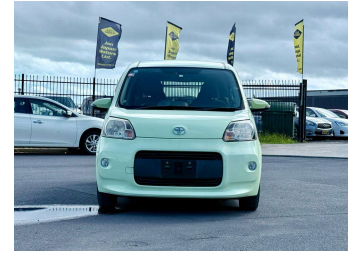

2014 Toyota Porte X

Purchase Price

\$8,400

Includes GST
Excludes on-road costs of \$595

Finance may be available on this vehicle. Ask one of our friendly staff for more information.

Gain peace of mind with Mechanical Breakdown Insurance. **Ask us how.**

Body Style

4 door, Hatchback

Odometer

56,004 km

Engine

1300 cc

Fuel Type

Petrol