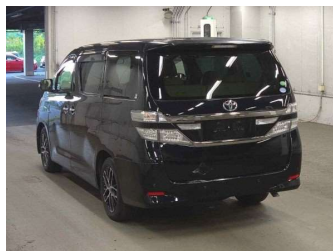

2013 Toyota Vellfire 2.4 X

Purchase Price

Includes GST
Excludes on-road costs of \$595

POA

Finance may be available on this vehicle. Ask one of our friendly staff for more information.

Gain peace of mind with Mechanical Breakdown Insurance. **Ask us how.**

Top features

- » ABS Brakes
- » Air Conditioning
- » Electric Windows
- » Fog Lights
- » Power Steering
- » Spoiler
- » Winker Mirror

Body Style
5 door, Van

Odometer
96,520 km

Engine
2400 cc

Fuel Type
Petrol