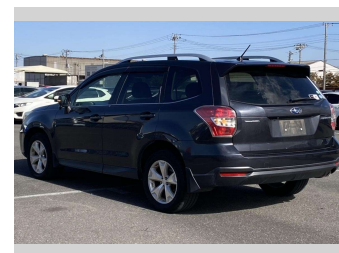

2014 Subaru Forester 2.0I-L EYESIGHT

Purchase Price

\$14,880

Includes GST
Excludes on-road costs of \$595

Finance may be available on this vehicle. Ask one of our friendly staff for more information.

Gain peace of mind with Mechanical Breakdown Insurance. **Ask us how.**

Body Style
5 door, SUV / 4x4

Odometer
90,563 km

Engine
2000 cc

Fuel Type
Petrol

Transmission
Automatic, 4WD

Wheels
-

VIN
-

Interior
Gray