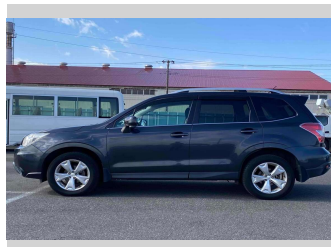

2014 Subaru Forester 2.0I-L EYESIGHT

Purchase Price

\$14,880

Includes GST
Excludes on-road costs of \$595

Finance may be available on this vehicle. Ask one of our friendly staff for more information.

Gain peace of mind with Mechanical Breakdown Insurance. **Ask us how.**

Body Style
5 door, SUV / 4x4

Odometer
90,563 km

Engine
2000 cc

Fuel Type
Petrol

Transmission
Automatic, 4WD

Wheels
-

VIN
-

Interior
Gray