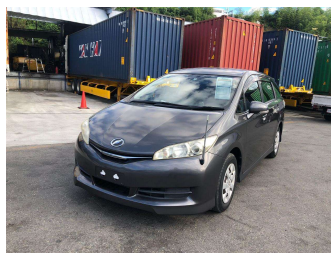

2013 Toyota Wish 1.8 X

Purchase Price **\$11,900**
Includes GST
Excludes on-road costs of \$595

Finance may be available on this vehicle. Ask one of our friendly staff for more information.

Gain peace of mind with Mechanical Breakdown Insurance. **Ask us how.**

- Top features**
- » ABS Brakes
 - » Air Conditioning
 - » Electric Windows
 - » Power Steering
 - » Spoiler
 - » Winker Mirror

Body Style
5 door, Van

Odometer
87,429 km

Engine
1800 cc

Fuel Type
Petrol

Transmission
Automatic, 2WD