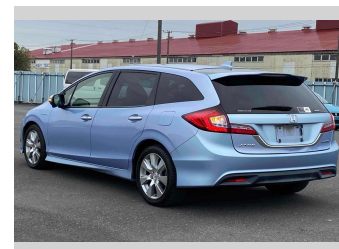

# 2015 Honda JADE Hybrid X

Purchase Price

**\$13,080**

Includes GST  
Excludes on-road costs of \$595

Finance may be available on this vehicle. Ask one of our friendly staff for more information.

Gain peace of mind with Mechanical Breakdown Insurance. **Ask us how.**

Body Style

**5 door, Station Wagon**

Odometer

**94,834 km**

Engine

**1500 cc, Hybrid**

Fuel Type

**Hybrid**

Transmission

**Automatic, 2WD**

Wheels

-

VIN

-

Interior

**Gray**