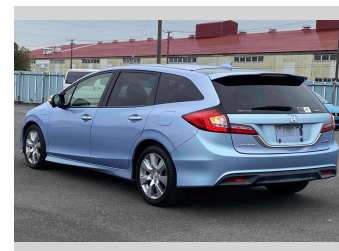

# 2015 Honda JADE Hybrid X

**Purchase Price** **\$13,080**

Includes GST  
Excludes on-road costs of \$595

Finance may be available on this vehicle. Ask one of our friendly staff for more information.

Gain peace of mind with Mechanical Breakdown Insurance. **Ask us how.**

Body Style  
**5 door, Station Wagon**

Odometer  
**94,834 km**

Engine  
**1500 cc, Hybrid**

Fuel Type  
**Hybrid**

Transmission  
**Automatic, 2WD**

Wheels  
-

VIN  
-

Interior  
**Gray**