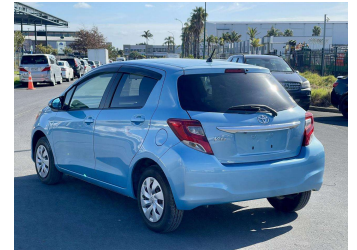

2014 Toyota Vitz F

Purchase Price

\$9,400

Includes GST
Excludes on-road costs of \$595

Finance may be available on this vehicle. Ask one of our friendly staff for more information.

Gain peace of mind with Mechanical Breakdown Insurance. **Ask us how.**

Body Style

5 door, Hatchback

Odometer

95,090 km

Engine

1000 cc

Fuel Type

Petrol