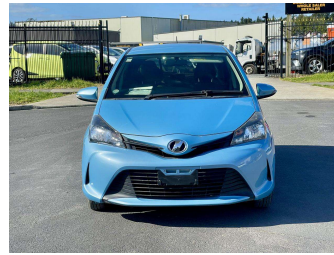

2014 Toyota Vitz F

Purchase Price

\$9,400

Includes GST
Excludes on-road costs of \$595

Finance may be available on this vehicle. Ask one of our friendly staff for more information.

Gain peace of mind with Mechanical Breakdown Insurance. **Ask us how.**

Body Style

5 door, Hatchback

Odometer

95,090 km

Engine

1000 cc

Fuel Type

Petrol