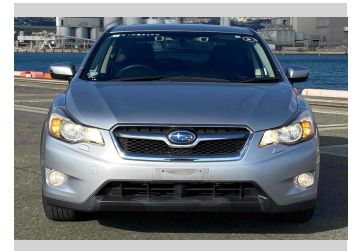

2015 Subaru XV 2.0i-L EyeSight

Purchase Price **\$12,900**

Includes GST
Excludes on-road costs of \$595

Finance may be available on this vehicle. Ask one of our friendly staff for more information.

Gain peace of mind with Mechanical Breakdown Insurance. **Ask us how.**

- Top features**
- » ABS Brakes
 - » Air Conditioning
 - » Electric Windows
 - » Fog Lights
 - » Power Steering
 - » Spoiler
 - » Winker Mirror

Body Style
5 door, SUV / 4x4

Odometer
85,108 km

Engine
2000 cc

Fuel Type
Petrol

Transmission
Automatic, 4WD

Wheels
-

VIN
-

Interior
Gray

Safety
-

Reg No.
-

Ext Colour
Silver