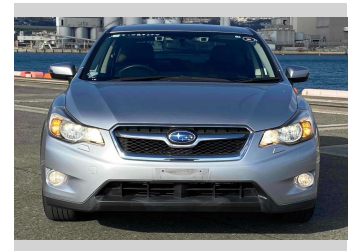

# 2015 Subaru XV 2.0i-L EyeSight

**Purchase Price** **\$12,900**

Includes GST  
Excludes on-road costs of \$595

Finance may be available on this vehicle. Ask one of our friendly staff for more information.

Body Style  
**5 door, SUV / 4x4**

Odometer  
**85,108 km**

Engine  
**2000 cc**

Fuel Type  
**Petrol**

Transmission  
**Automatic, 4WD**

Wheels  
-

VIN  
-

Interior  
**Gray**