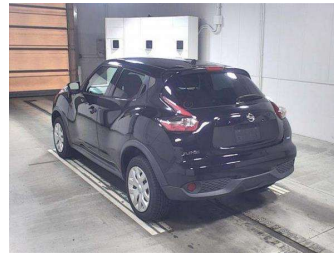

2014 Nissan Juke 15RS

Purchase Price **POA**

Includes GST
Excludes on-road costs of \$595

Finance may be available on this vehicle. Ask one of our friendly staff for more information.

Gain peace of mind with Mechanical Breakdown Insurance. **Ask us how.**

- Top features**
- » ABS Brakes
 - » Air Conditioning
 - » Electric Windows
 - » Power Steering

Body Style
5 door, SUV / 4x4

Odometer
88,517 km

Engine
1500 cc

Fuel Type
Petrol

Transmission
Automatic, 2WD

Wheels
-

VIN
-

Interior
Gray

Safety
-

Reg No.
-

Ext Colour
Black

History
-

Seats
5 seats

CO2 Emissions
-