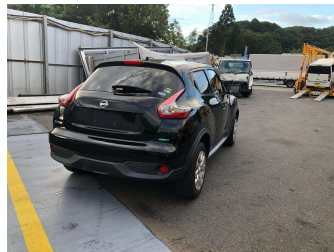

# 2014 Nissan Juke 15RS

**Purchase Price** **\$11,300**

Includes GST  
Excludes on-road costs of \$595

Finance may be available on this vehicle. Ask one of our friendly staff for more information.

Gain peace of mind with Mechanical Breakdown Insurance. **Ask us how.**

- Top features**
- » ABS Brakes
  - » Air Conditioning
  - » Electric Windows
  - » Power Steering

Body Style  
**5 door, SUV / 4x4**

Odometer  
**88,517 km**

Engine  
**1500 cc**

Fuel Type  
**Petrol**

Transmission  
**Automatic, 2WD**

Wheels  
-

VIN  
-

Interior  
**Gray**

Safety  
-

Reg No.  
-

Ext Colour  
**Black**

History  
-

Seats  
**5 seats**