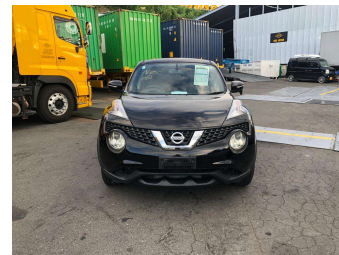

# 2014 Nissan Juke 15RS

**Purchase Price** **\$11,300**

Includes GST  
Excludes on-road costs of \$595

Finance may be available on this vehicle. Ask one of our friendly staff for more information.

Gain peace of mind with Mechanical Breakdown Insurance. **Ask us how.**

- Top features**
- » ABS Brakes
  - » Air Conditioning
  - » Electric Windows
  - » Power Steering

Body Style  
**5 door, SUV / 4x4**

Odometer  
**88,517 km**

Engine  
**1500 cc**

Fuel Type  
**Petrol**

Transmission  
**Automatic, 2WD**

Wheels  
-

VIN  
-

Interior  
**Gray**

Safety  
-

Reg No.  
-

Ext Colour  
**Black**

History  
-

Seats  
**5 seats**