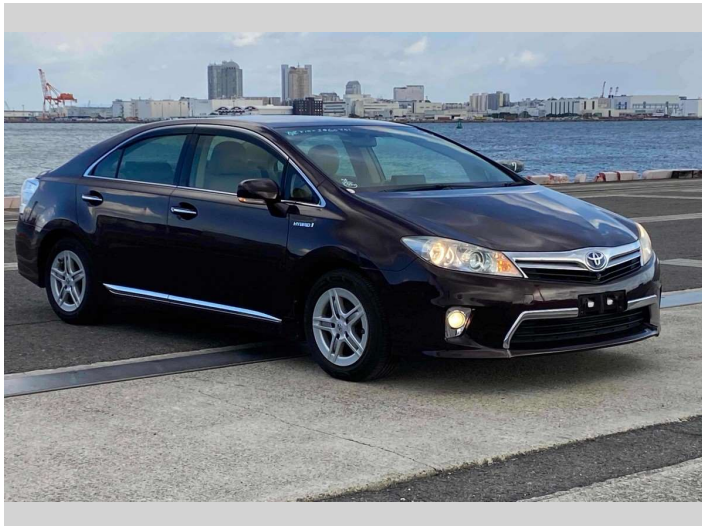

2013 Toyota Sai S

Purchase Price **\$11,900**
Includes GST
 Excludes on-road costs of \$595

Finance may be available on this vehicle. Ask one of our friendly staff for more information.

Gain peace of mind with Mechanical Breakdown Insurance. **Ask us how.**

- Top features**
- » ABS Brakes
 - » Air Conditioning
 - » Electric Windows
 - » Fog Lights
 - » Power Steering
 - » Winker Mirror

Body Style
4 door, Sedan

Odometer
80,685 km

Engine
2400 cc, Hybrid

Fuel Type
Hybrid

Transmission
Automatic, 2WD

Wheels
 -

VIN
 -

Interior
Gray

Safety
 -

Reg No.
 -

Ext Colour
Dark Brown

History
 -