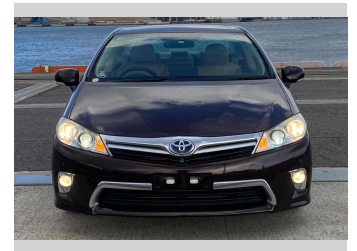

2013 Toyota Sai S

Purchase Price **\$11,900**
Includes GST
 Excludes on-road costs of \$595

Finance may be available on this vehicle. Ask one of our friendly staff for more information.

Gain peace of mind with Mechanical Breakdown Insurance. **Ask us how.**

- Top features**
- » ABS Brakes
 - » Air Conditioning
 - » Electric Windows
 - » Fog Lights
 - » Power Steering
 - » Winker Mirror

Body Style
4 door, Sedan

Odometer
80,685 km

Engine
2400 cc, Hybrid

Fuel Type
Hybrid

Transmission
Automatic, 2WD

Wheels
 -

VIN
 -

Interior
Gray

Safety
 -

Reg No.
 -

Ext Colour
Dark Brown

History
 -