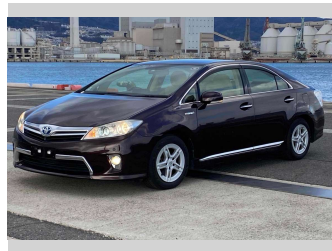

2013 Toyota Sai S

Purchase Price **\$11,900**
Includes GST
 Excludes on-road costs of \$595

Finance may be available on this vehicle. Ask one of our friendly staff for more information.

Gain peace of mind with Mechanical Breakdown Insurance. **Ask us how.**

- Top features**
- » ABS Brakes
 - » Air Conditioning
 - » Electric Windows
 - » Fog Lights
 - » Power Steering
 - » Winker Mirror

Body Style
4 door, Sedan

Odometer
80,685 km

Engine
2400 cc, Hybrid

Fuel Type
Hybrid

Transmission
Automatic, 2WD

Wheels
 -

VIN
 -

Interior
Gray

Safety
 -

Reg No.
 -

Ext Colour
Dark Brown

History
 -