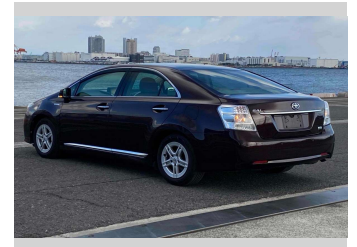

2013 Toyota Sai S

Purchase Price **\$11,900**
Includes GST
 Excludes on-road costs of \$595

Finance may be available on this vehicle. Ask one of our friendly staff for more information.

Gain peace of mind with Mechanical Breakdown Insurance. **Ask us how.**

- Top features**
- » ABS Brakes
 - » Air Conditioning
 - » Electric Windows
 - » Fog Lights
 - » Power Steering
 - » Winker Mirror

Body Style
4 door, Sedan

Odometer
80,685 km

Engine
2400 cc, Hybrid

Fuel Type
Hybrid

Transmission
Automatic, 2WD

Wheels
 -

VIN
 -

Interior
Gray

Safety
 -

Reg No.
 -

Ext Colour
Dark Brown

History
 -