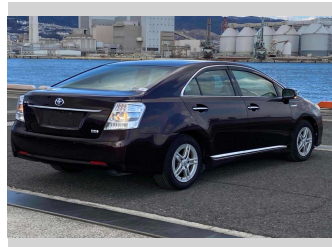

2013 Toyota Sai S

Purchase Price **\$11,900**
Includes GST
 Excludes on-road costs of \$595

Finance may be available on this vehicle. Ask one of our friendly staff for more information.

Gain peace of mind with Mechanical Breakdown Insurance. **Ask us how.**

- Top features**
- » ABS Brakes
 - » Air Conditioning
 - » Electric Windows
 - » Fog Lights
 - » Power Steering
 - » Winker Mirror

Body Style
4 door, Sedan

Odometer
80,685 km

Engine
2400 cc, Hybrid

Fuel Type
Hybrid

Transmission
Automatic, 2WD

Wheels
 -

VIN
 -

Interior
Gray

Safety
 -

Reg No.
 -

Ext Colour
Dark Brown

History
 -