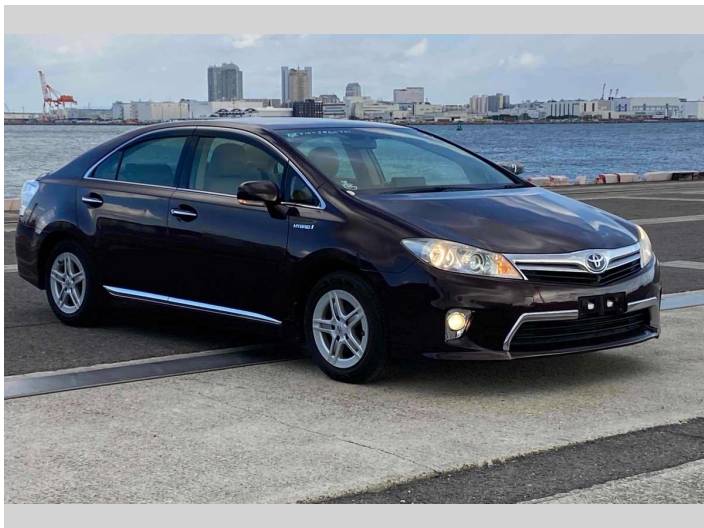

2013 Toyota Sai S

Purchase Price **\$11,900**
Includes GST
Excludes on-road costs of \$595

Finance may be available on this vehicle. Ask one of our friendly staff for more information.

Gain peace of mind with Mechanical Breakdown Insurance. **Ask us how.**

Top features

- » ABS Brakes
- » Air Conditioning
- » Electric Windows
- » Fog Lights
- » Power Steering
- » Winker Mirror

Body Style
4 door, Sedan

Odometer
80,685 km

Engine
2400 cc, Hybrid

Fuel Type
Hybrid

Transmission
Automatic, 2WD

Wheels
-

VIN
-

Interior
Gray

Safety
-

Reg No.
-

Ext Colour
Dark Brown

History
-