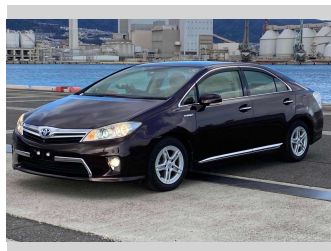

2013 Toyota Sai S

Purchase Price **\$11,900**
Includes GST
Excludes on-road costs of \$595

Finance may be available on this vehicle. Ask one of our friendly staff for more information.

Gain peace of mind with Mechanical Breakdown Insurance. **Ask us how.**

Top features

- » ABS Brakes
- » Air Conditioning
- » Electric Windows
- » Fog Lights
- » Power Steering
- » Winker Mirror

Body Style
4 door, Sedan

Odometer
80,685 km

Engine
2400 cc, Hybrid

Fuel Type
Hybrid

Transmission
Automatic, 2WD

Wheels
-

VIN
-

Interior
Gray

Safety
-

Reg No.
-

Ext Colour
Dark Brown

History
-