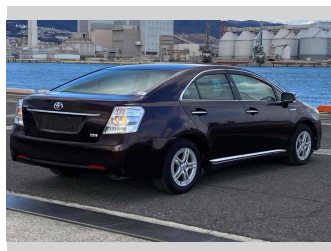

2013 Toyota Sai S

Purchase Price **\$11,900**
Includes GST
Excludes on-road costs of \$595

Finance may be available on this vehicle. Ask one of our friendly staff for more information.

Gain peace of mind with Mechanical Breakdown Insurance. **Ask us how.**

Top features

- » ABS Brakes
- » Air Conditioning
- » Electric Windows
- » Fog Lights
- » Power Steering
- » Winker Mirror

Body Style
4 door, Sedan

Odometer
80,685 km

Engine
2400 cc, Hybrid

Fuel Type
Hybrid

Transmission
Automatic, 2WD

Wheels
-

VIN
-

Interior
Gray

Safety
-

Reg No.
-

Ext Colour
Dark Brown

History
-