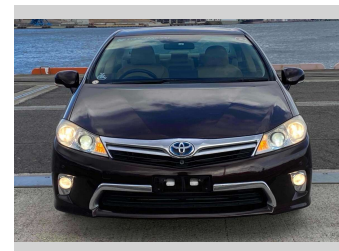

2013 Toyota Sai S

Purchase Price **\$11,900**
Includes GST
Excludes on-road costs of \$595

Finance may be available on this vehicle. Ask one of our friendly staff for more information.

Gain peace of mind with Mechanical Breakdown Insurance. **Ask us how.**

Top features

- » ABS Brakes
- » Air Conditioning
- » Electric Windows
- » Fog Lights
- » Power Steering
- » Winker Mirror

Body Style
4 door, Sedan

Odometer
80,685 km

Engine
2400 cc, Hybrid

Fuel Type
Hybrid

Transmission
Automatic, 2WD

Wheels
-

VIN
-

Interior
Gray

Safety
-

Reg No.
-

Ext Colour
Dark Brown

History
-