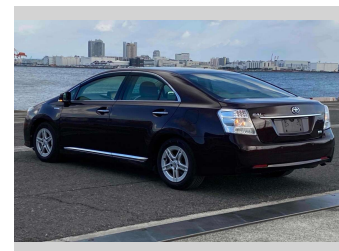

2013 Toyota Sai S

Purchase Price **\$11,900**
Includes GST
Excludes on-road costs of \$595

Finance may be available on this vehicle. Ask one of our friendly staff for more information.

Gain peace of mind with Mechanical Breakdown Insurance. **Ask us how.**

Top features

- » ABS Brakes
- » Air Conditioning
- » Electric Windows
- » Fog Lights
- » Power Steering
- » Winker Mirror

Body Style
4 door, Sedan

Odometer
80,685 km

Engine
2400 cc, Hybrid

Fuel Type
Hybrid

Transmission
Automatic, 2WD

Wheels
-

VIN
-

Interior
Gray

Safety
-

Reg No.
-

Ext Colour
Dark Brown

History
-