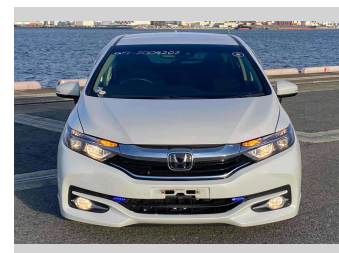

# 2019 Honda Fit Shuttle Hybrid

**Purchase Price** **\$14,380**

Includes GST  
Excludes on-road costs of \$595

Finance may be available on this vehicle. Ask one of our friendly staff for more information.

Body Style  
**5 door, Station Wagon**

Odometer  
**92,929 km**

Engine  
**1500 cc, Hybrid**

Fuel Type  
**Hybrid**

Transmission  
**Automatic, 2WD**

Wheels  
-

VIN  
-

Interior  
**Gray**