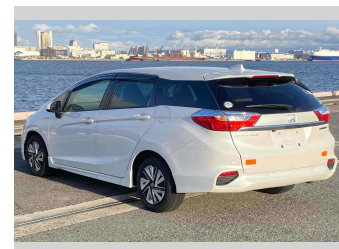

# 2019 Honda Fit Shuttle Hybrid

**Purchase Price** **\$14,380**

Includes GST  
Excludes on-road costs of \$595

Finance may be available on this vehicle. Ask one of our friendly staff for more information.

Body Style  
**5 door, Station Wagon**

Odometer  
**92,929 km**

Engine  
**1500 cc, Hybrid**

Fuel Type  
**Hybrid**

Transmission  
**Automatic, 2WD**

Wheels  
-

VIN  
-

Interior  
**Gray**