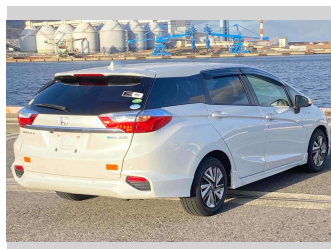

# 2019 Honda Fit Shuttle Hybrid

**Purchase Price** **\$14,380**

Includes GST  
Excludes on-road costs of \$595

Finance may be available on this vehicle. Ask one of our friendly staff for more information.

Body Style  
**5 door, Station Wagon**

Odometer  
**92,929 km**

Engine  
**1500 cc, Hybrid**

Fuel Type  
**Hybrid**

Transmission  
**Automatic, 2WD**

Wheels  
-

VIN  
-

Interior  
**Gray**