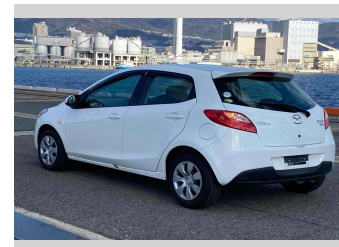

2014 Mazda Demio 13-SKYACTIV

Purchase Price

\$8,400

Includes GST
Excludes on-road costs of \$595

Finance may be available on this vehicle. Ask one of our friendly staff for more information.

Gain peace of mind with Mechanical Breakdown Insurance. **Ask us how.**

Top features

- » ABS Brakes
- » Air Conditioning
- » Electric Windows
- » Power Steering
- » Spoiler

Body Style

5 door, Hatchback

Odometer

93,856 km

Engine

1300 cc