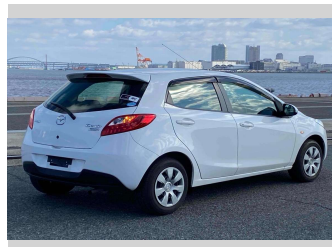

2014 Mazda Demio 13-SKYACTIV

Purchase Price

\$8,400

Includes GST
Excludes on-road costs of \$595

Finance may be available on this vehicle. Ask one of our friendly staff for more information.

Gain peace of mind with Mechanical Breakdown Insurance. **Ask us how.**

Top features

- » ABS Brakes
- » Air Conditioning
- » Electric Windows
- » Power Steering
- » Spoiler

Body Style

5 door, Hatchback

Odometer

93,856 km

Engine

1300 cc