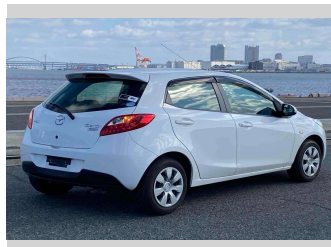

2014 Mazda Demio 13-SKYACTIV

Purchase Price

\$8,400

Includes GST
Excludes on-road costs of \$595

Finance may be available on this vehicle. Ask one of our friendly staff for more information.

Gain peace of mind with Mechanical Breakdown Insurance. **Ask us how.**

Body Style

5 door, Hatchback

Odometer

93,856 km

Engine

1300 cc

Fuel Type

Petrol