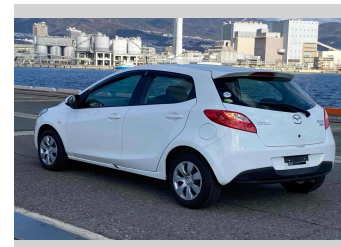

2014 Mazda Demio 13-SKYACTIV

Purchase Price

\$8,400

Includes GST
Excludes on-road costs of \$595

Finance may be available on this vehicle. Ask one of our friendly staff for more information.

Gain peace of mind with Mechanical Breakdown Insurance. **Ask us how.**