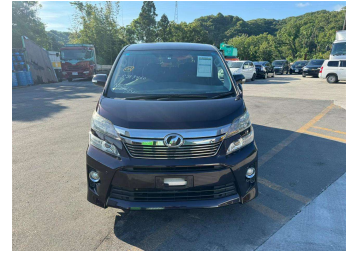

# 2013 Toyota Vellfire 2.4Z

Purchase Price

**\$16,000**

Includes GST  
Excludes on-road costs of \$595

Finance may be available on this vehicle. Ask one of our friendly staff for more information.

Gain peace of mind with Mechanical Breakdown Insurance. **Ask us how.**

Body Style

**5 door, Van**

Odometer

**104,559 km**

Engine

**2400 cc**

Fuel Type

**Petrol**

Transmission

**Automatic, 2WD**

Wheels

-

VIN

**7AT0H65MX24299460**

Interior

**Gray**