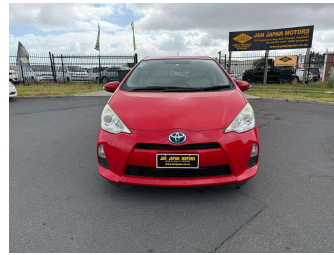

2014 Toyota Aqua S

Purchase Price **\$9,500**
 Includes GST
 Excludes on-road costs of \$595

Finance may be available on this vehicle. Ask one of our friendly staff for more information.

Gain peace of mind with Mechanical Breakdown Insurance. **Ask us how.**

- Top features**
- » ABS Brakes
 - » Air Conditioning
 - » Electric Windows
 - » Fog Lights
 - » Power Steering
 - » Spoiler
 - » Winker Mirror

Body Style
5 door, Hatchback

Odometer
96,075 km

Engine
1500 cc, Hybrid

-

Ext Colour

Red

History

-

Seats

5 seats

CO2 Emissions