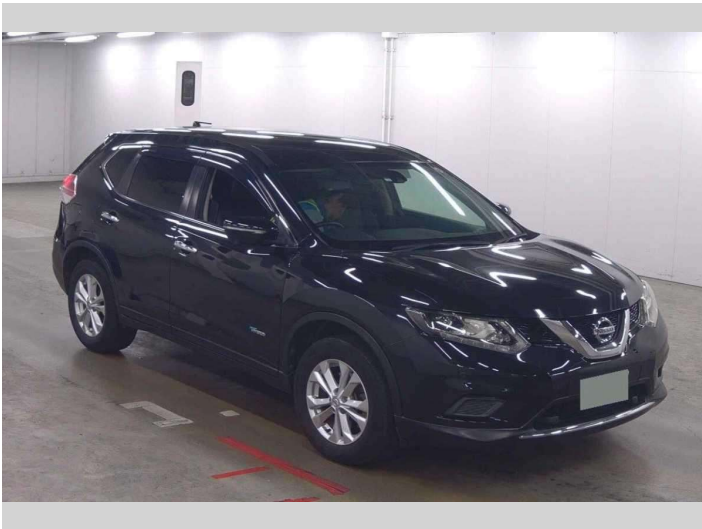

# 2016 Nissan X-Trail 20X Hybrid

**Purchase Price**

**\$16,900**

Includes GST  
Excludes on-road costs of \$595

Finance may be available on this vehicle. Ask one of our friendly staff for more information.

Body Style  
**5 door, SUV / 4x4**

Odometer  
**67,424 km**

Engine  
**2000 cc, Hybrid**

Fuel Type  
**Hybrid**

Transmission  
**Automatic, 2WD**

Wheels  
-

VIN  
-

Interior  
**Gray**