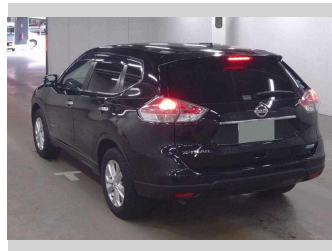

# 2016 Nissan X-Trail 20X Hybrid

**Purchase Price**

**\$16,900**

Includes GST  
Excludes on-road costs of \$595

Finance may be available on this vehicle. Ask one of our friendly staff for more information.

Body Style  
**5 door, SUV / 4x4**

Odometer  
**67,424 km**

Engine  
**2000 cc, Hybrid**

Fuel Type  
**Hybrid**

Transmission  
**Automatic, 2WD**

Wheels  
-

VIN  
-

Interior  
**Gray**