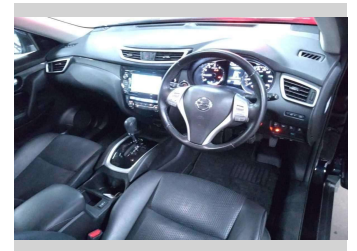

2016 Nissan X-Trail 20X Hybrid

Purchase Price

$16,900

Includes GST
Excludes on-road costs of $595

Finance may be available on this vehicle. Ask one of our friendly staff for more information.

Gain peace of mind with Mechanical Breakdown Insurance. **Ask us how.**

1. **Top features**
2. » ABS Brakes
   - » Air Conditioning
   - » Electric Windows
   - » Power Steering
   - » Spoiler
   - » Winker Mirror

Body Style
5 door, SUV / 4x4

Odometer
67,424 km

Engine
2000 cc, Hybrid

Fuel Type
Hybrid

Transmission
Automatic, 2WD

Wheels
-

VIN
-

Interior
Gray

Safety
-

Reg No.

-

Ext Colour
Black

History

-

Seats
5 seats

CO2 Emissions

-

Energy Economy

-

Stock ID: 14062

Jan Japan - Wairau | Phone 09 553 8134 | Email wairau@janjapan.co.nz
96 Wairau Road, Wairau Valley, Auckland 0627, New Zealand
www.janjapan.co.nz