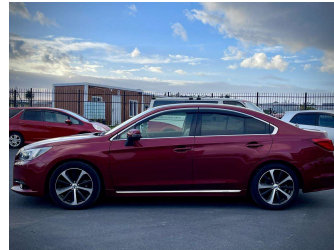

2015 Subaru Legacy B4

Purchase Price

\$14,800

Includes GST
Excludes on-road costs of \$595

Finance may be available on this vehicle. Ask one of our friendly staff for more information.

Gain peace of mind with Mechanical Breakdown Insurance. **Ask us how.**

Body Style

4 door, Sedan

Odometer

76,000 km

Engine

2500 cc

Fuel Type

Petrol