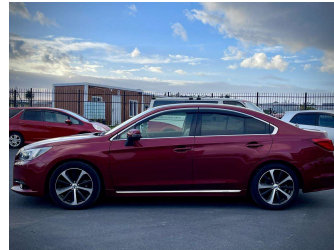

2015 Subaru Legacy B4

Purchase Price

\$14,400

Includes GST
Excludes on-road costs of \$595

Finance may be available on this vehicle. Ask one of our friendly staff for more information.

Gain peace of mind with Mechanical Breakdown Insurance. **Ask us how.**

Body Style

4 door, Sedan

Odometer

76,000 km

Engine

2500 cc

Fuel Type

Petrol