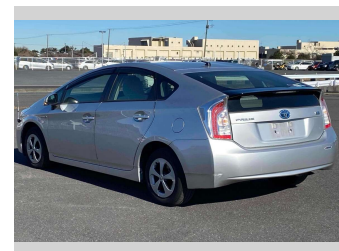

# 2014 Toyota Prius L

**Purchase Price** **\$9,900**  
Includes GST  
Excludes on-road costs of \$595

Finance may be available on this vehicle. Ask one of our friendly staff for more information.

Gain peace of mind with Mechanical Breakdown Insurance. **Ask us how.**

- Top features**
- » ABS Brakes
  - » Air Conditioning
  - » CD Player
  - » Electric Windows
  - » Fog Lights
  - » Keyless Entry
  - » Power Steering
  - » Push Start
  - » Winker Mirror

Body Style  
**5 door, Hatchback**

Odometer  
**107,100 km**

Engine  
**1800 cc, Hybrid**

Fuel Type  
**Hybrid**

Transmission  
**Automatic, 2WD**

Wheels  
-

VIN  
-

Interior  
**Gray**

Safety  
-