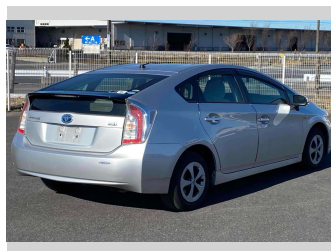

# 2014 Toyota Prius L

**Purchase Price** **\$9,900**  
Includes GST  
Excludes on-road costs of \$595

Finance may be available on this vehicle. Ask one of our friendly staff for more information.

Gain peace of mind with Mechanical Breakdown Insurance. **Ask us how.**

- Top features**
- » ABS Brakes
  - » Air Conditioning
  - » CD Player
  - » Electric Windows
  - » Fog Lights
  - » Keyless Entry
  - » Power Steering
  - » Push Start
  - » Winker Mirror

Body Style  
**5 door, Hatchback**

Odometer  
**107,100 km**

Engine  
**1800 cc, Hybrid**

Fuel Type  
**Hybrid**

Transmission  
**Automatic, 2WD**

Wheels  
-

VIN  
-

Interior  
**Gray**

Safety  
-