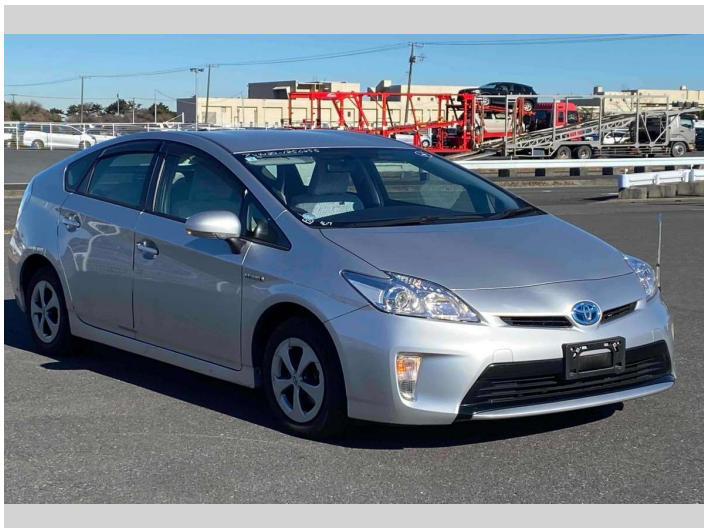

# 2014 Toyota Prius L

**Purchase Price** **\$9,900**  
Includes GST  
Excludes on-road costs of \$595

Finance may be available on this vehicle. Ask one of our friendly staff for more information.

Gain peace of mind with Mechanical Breakdown Insurance. **Ask us how.**

- Top features**
- » ABS Brakes
  - » Air Conditioning
  - » CD Player
  - » Electric Windows
  - » Fog Lights
  - » Keyless Entry
  - » Power Steering
  - » Push Start
  - » Winker Mirror

Body Style  
**5 door, Hatchback**

Odometer  
**107,100 km**

Engine  
**1800 cc, Hybrid**

Fuel Type  
**Hybrid**

Transmission  
**Automatic, 2WD**

Wheels  
-

VIN  
-

Interior  
**Gray**

Safety  
-