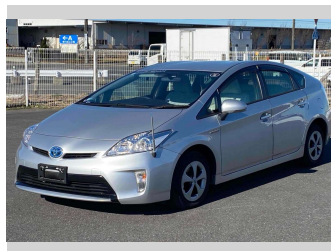

# 2014 Toyota Prius L

**Purchase Price** **\$9,900**  
Includes GST  
Excludes on-road costs of \$595

Finance may be available on this vehicle. Ask one of our friendly staff for more information.

Gain peace of mind with Mechanical Breakdown Insurance. **Ask us how.**

- Top features**
- » ABS Brakes
  - » Air Conditioning
  - » CD Player
  - » Electric Windows
  - » Fog Lights
  - » Keyless Entry
  - » Power Steering
  - » Push Start
  - » Winker Mirror

Body Style  
**5 door, Hatchback**

Odometer  
**107,100 km**

Engine  
**1800 cc, Hybrid**

Fuel Type  
**Hybrid**

Transmission  
**Automatic, 2WD**

Wheels  
-

VIN  
-

Interior  
**Gray**

Safety  
-